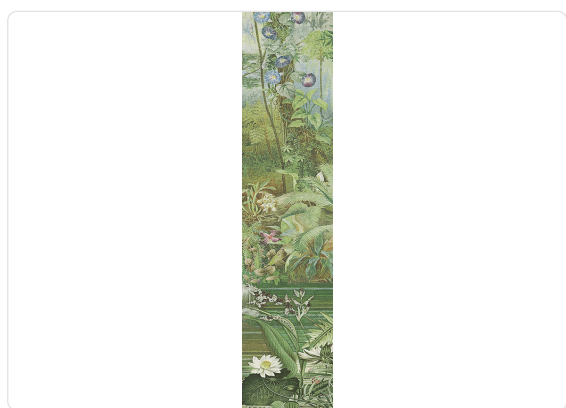

COARI_GREEN

Collection JV 201 MURALS DECOR

Description

The JV201 Murals Decor collection by Jannelli&Volpi offers a wide choice of decorative panels to furnish and give the environment a unique atmosphere and a personalized style. True artistic jewels that immerse the environment in an era of history, in a place in the world, in a harmonious variety of colors and styles. Each panel creates a unique atmosphere, sometimes fairy-tale and dreamy, sometimes abstract or real, revealing, sheet after sheet, a mood, a style, a way of living that is personal and distinctive. Knowing how to balance presence and balance with the use of patterns to add strength and character, elegance and style to the environment: this is the secret of the JV201 Murals Decor collection. All this with a new partitioning system, which represents a cornerstone of the collection. Each sheet that makes up the panel can be sold individually or in a continuous sequence, facilitating choice and supply. A broad and refined scenario composed of 21 subjects each interpreted in several color variants for a total of 84 items on vinyl support in which to find the right harmony between furnishings and decorative wall in private and collective environments. Each panel is made up of its own number of sheets in a height of 300 cm, is horizontally repeatable, washable, light-resistant, and ready for application. With the awareness that flexibility and efficiency, but also simplicity of choice and control of waste, are fundamental for designing environments, the new partitioning system designed by Jannelli&Volpi represents a further step forward in meeting the needs of customization for comfortable, elegant, and unique domestic and collective environments.