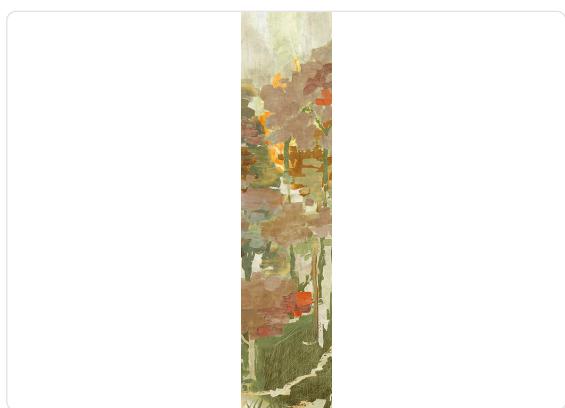

FUNES_AUTUMN

Collection JV 201 MURALS DECOR

Description

The JV201 Murals Decor collection by Jannelli&Volpi offers a wide choice of decorative panels to furnish and give the environment a unique atmosphere and a personalized style. True artistic jewels that immerse the environment in an era of history, in a place in the world, in a harmonious variety of colors and styles. Each panel creates a unique atmosphere, sometimes fairy-tale and dreamy, sometimes abstract or real, revealing, sheet after sheet, a mood, a style, a way of living that is personal and distinctive. Knowing how to balance presence and balance with the use of patterns to add strength and character, elegance and style to the environment: this is the secret of the JV201 Murals Decor collection. All this with a new partitioning system, which represents a cornerstone of the collection. Each sheet that makes up the panel can be sold individually or in a continuous sequence, facilitating choice and supply. A broad and refined scenario composed of 21 subjects each interpreted in several color variants for a total of 84 items on vinyl support in which to find the right harmony between furnishings and decorative wall in private and collective environments. Each panel is made up of its own number of sheets in a height of 300 cm, is horizontally repeatable, washable, light-resistant, and ready for application. With the awareness that flexibility and efficiency, but also simplicity of choice and control of waste, are fundamental for designing environments, the new partitioning system designed by Jannelli&Volpi represents a further step forward in meeting the needs of customization for comfortable, elegant, and unique domestic and collective environments.