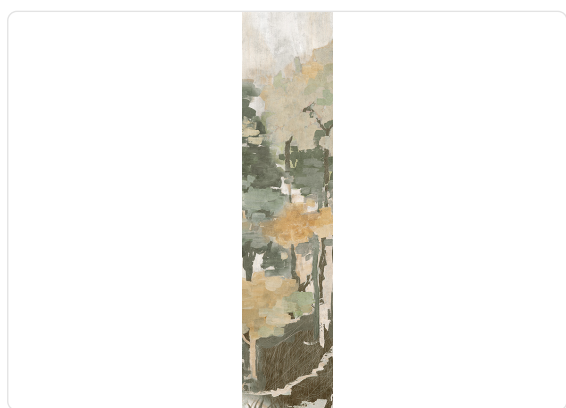

FUNES_SEPIA

Collection JV 201 MURALS DECOR

Description

The JV201 Murals Decor collection by Jannelli&Volpi offers a wide choice of decorative panels to furnish and give the environment a unique atmosphere and a personalized style. True artistic jewels that immerse the environment in an era of history, in a place in the world, in a harmonious variety of colors and styles. Each panel creates a unique atmosphere, sometimes fairy-tale and dreamy, sometimes abstract or real, revealing, sheet after sheet, a mood, a style, a way of living that is personal and distinctive. Knowing how to balance presence and balance with the use of patterns to add strength and character, elegance and style to the environment: this is the secret of the JV201 Murals Decor collection. All this with a new partitioning system, which represents a cornerstone of the collection. Each sheet that makes up the panel can be sold individually or in a continuous sequence, facilitating choice and supply. A broad and refined scenario composed of 21 subjects each interpreted in several color variants for a total of 84 items on vinyl support in which to find the right harmony between furnishings and decorative wall in private and collective environments. Each panel is made up of its own number of sheets in a height of 300 cm, is horizontally repeatable, washable, light-resistant, and ready for application. With the awareness that flexibility and efficiency, but also simplicity of choice and control of waste, are fundamental for designing environments, the new partitioning system designed by Jannelli&Volpi represents a further step forward in meeting the needs of customization for comfortable, elegant, and unique domestic and collective environments.