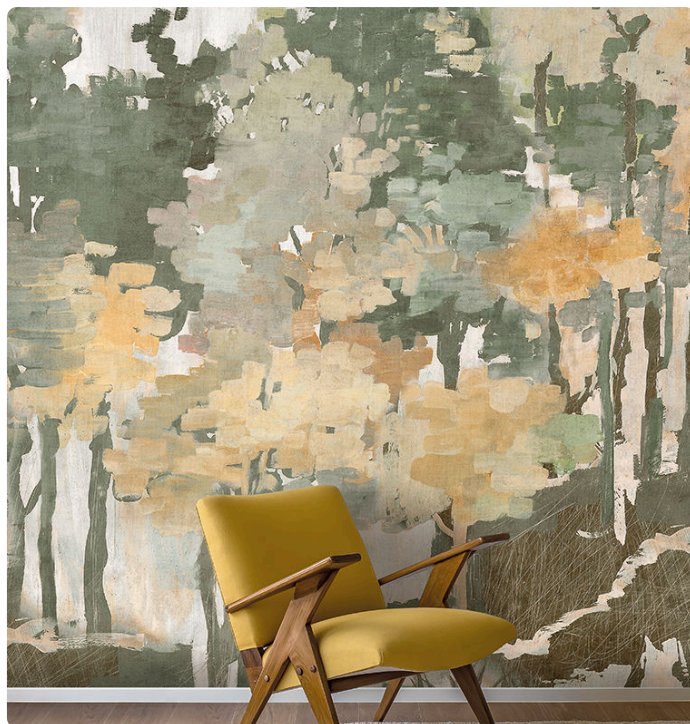

FUNES_SEPIA

Collection JV 201 MURALS DECOR

Description

The JV201 Murals Decor collection by Jannelli&Volpi offers a wide choice of decorative panels to furnish and give the environment a unique atmosphere and a personalized style. True artistic jewels that immerse the environment in an era of history, in a place in the world, in a harmonious variety of colors and styles. Each panel creates a unique atmosphere, sometimes fairy-tale and dreamy, sometimes abstract or real, revealing, sheet after sheet, a mood, a style, a way of living that is personal and distinctive. Knowing how to balance presence and balance with the use of patterns to add strength and character, elegance and style to the environment: this is the secret of the JV201 Murals Decor collection. All this with a new partitioning system, which represents a cornerstone of the collection. Each sheet that makes up the panel can be sold individually or in a continuous sequence, facilitating choice and supply. A broad and refined scenario composed of 21 subjects each interpreted in several color variants for a total of 84 items on vinyl support in which to find the right harmony between furnishings and decorative wall in private and collective environments. Each panel is made up of its own number of sheets in a height of 300 cm, is horizontally repeatable, washable, light-resistant, and ready for application. With the awareness that flexibility and efficiency, but also simplicity of choice and control of waste, are fundamental for designing environments, the new partitioning system designed by Jannelli&Volpi represents a further step forward in meeting the needs of customization for comfortable, elegant, and unique domestic and collective environments.