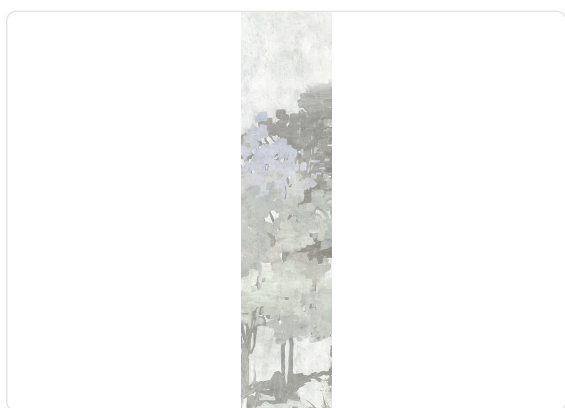

# FUNES\_GREY

Collection JV 201 MURALS DECOR

## Description

The JV201 Murals Decor collection by Jannelli&Volpi offers a wide choice of decorative panels to furnish and give the environment a unique atmosphere and a personalized style. True artistic jewels that immerse the environment in an era of history, in a place in the world, in a harmonious variety of colors and styles. Each panel creates a unique atmosphere, sometimes fairy-tale and dreamy, sometimes abstract or real, revealing, sheet after sheet, a mood, a style, a way of living that is personal and distinctive. Knowing how to balance presence and balance with the use of patterns to add strength and character, elegance and style to the environment: this is the secret of the JV201 Murals Decor collection. All this with a new partitioning system, which represents a cornerstone of the collection. Each sheet that makes up the panel can be sold individually or in a continuous sequence, facilitating choice and supply. A broad and refined scenario composed of 21 subjects each interpreted in several color variants for a total of 84 items on vinyl support in which to find the right harmony between furnishings and decorative wall in private and collective environments. Each panel is made up of its own number of sheets in a height of 300 cm, is horizontally repeatable, washable, light-resistant, and ready for application. With the awareness that flexibility and efficiency, but also simplicity of choice and control of waste, are fundamental for designing environments, the new partitioning system designed by Jannelli&Volpi represents a further step forward in meeting the needs of customization for comfortable, elegant, and unique domestic and collective environments.