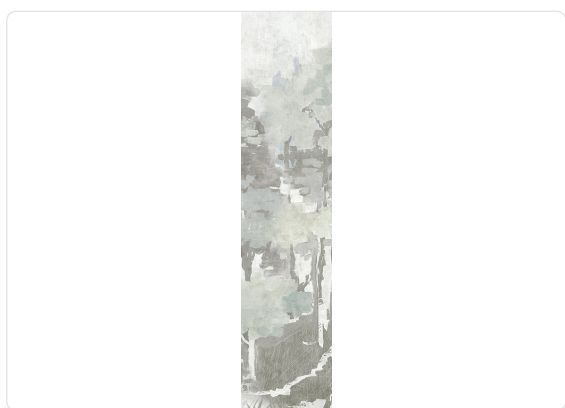

FUNES_GREY

Collection JV 201 MURALS DECOR

Description

The JV201 Murals Decor collection by Jannelli&Volpi offers a wide choice of decorative panels to furnish and give the environment a unique atmosphere and a personalized style. True artistic jewels that immerse the environment in an era of history, in a place in the world, in a harmonious variety of colors and styles. Each panel creates a unique atmosphere, sometimes fairy-tale and dreamy, sometimes abstract or real, revealing, sheet after sheet, a mood, a style, a way of living that is personal and distinctive. Knowing how to balance presence and balance with the use of patterns to add strength and character, elegance and style to the environment: this is the secret of the JV201 Murals Decor collection. All this with a new partitioning system, which represents a cornerstone of the collection. Each sheet that makes up the panel can be sold individually or in a continuous sequence, facilitating choice and supply. A broad and refined scenario composed of 21 subjects each interpreted in several color variants for a total of 84 items on vinyl support in which to find the right harmony between furnishings and decorative wall in private and collective environments. Each panel is made up of its own number of sheets in a height of 300 cm, is horizontally repeatable, washable, light-resistant, and ready for application. With the awareness that flexibility and efficiency, but also simplicity of choice and control of waste, are fundamental for designing environments, the new partitioning system designed by Jannelli&Volpi represents a further step forward in meeting the needs of customization for comfortable, elegant, and unique domestic and collective environments.