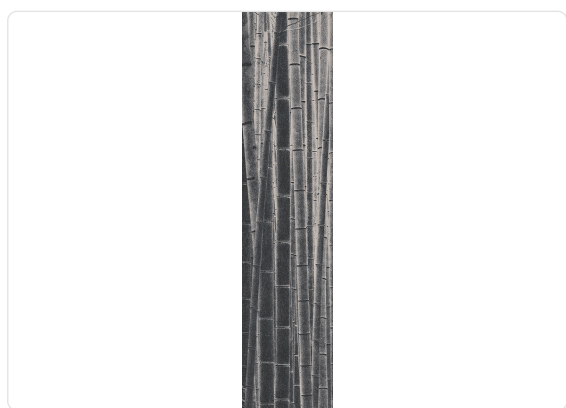

ARASHIYMA_BLACK

Collection JV 201 MURALS DECOR

Description

The JV201 Murals Decor collection by Jannelli&Volpi offers a wide choice of decorative panels to furnish and give the environment a unique atmosphere and a personalized style. True artistic jewels that immerse the environment in an era of history, in a place in the world, in a harmonious variety of colors and styles. Each panel creates a unique atmosphere, sometimes fairy-tale and dreamy, sometimes abstract or real, revealing, sheet after sheet, a mood, a style, a way of living that is personal and distinctive. Knowing how to balance presence and balance with the use of patterns to add strength and character, elegance and style to the environment: this is the secret of the JV201 Murals Decor collection. All this with a new partitioning system, which represents a cornerstone of the collection. Each sheet that makes up the panel can be sold individually or in a continuous sequence, facilitating choice and supply. A broad and refined scenario composed of 21 subjects each interpreted in several color variants for a total of 84 items on vinyl support in which to find the right harmony between furnishings and decorative wall in private and collective environments. Each panel is made up of its own number of sheets in a height of 300 cm, is horizontally repeatable, washable, light-resistant, and ready for application. With the awareness that flexibility and efficiency, but also simplicity of choice and control of waste, are fundamental for designing environments, the new partitioning system designed by Jannelli&Volpi represents a further step forward in meeting the needs of customization for comfortable, elegant, and unique domestic and collective environments.