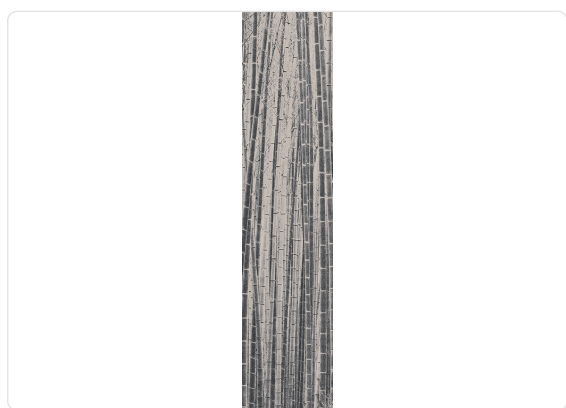

ARASHIYMA_BLACK

Collection JV 201 MURALS DECOR

Description

The JV201 Murals Decor collection by Jannelli&Volpi offers a wide choice of decorative panels to furnish and give the environment a unique atmosphere and a personalized style. True artistic jewels that immerse the environment in an era of history, in a place in the world, in a harmonious variety of colors and styles. Each panel creates a unique atmosphere, sometimes fairy-tale and dreamy, sometimes abstract or real, revealing, sheet after sheet, a mood, a style, a way of living that is personal and distinctive. Knowing how to balance presence and balance with the use of patterns to add strength and character, elegance and style to the environment: this is the secret of the JV201 Murals Decor collection. All this with a new partitioning system, which represents a cornerstone of the collection. Each sheet that makes up the panel can be sold individually or in a continuous sequence, facilitating choice and supply. A broad and refined scenario composed of 21 subjects each interpreted in several color variants for a total of 84 items on vinyl support in which to find the right harmony between furnishings and decorative wall in private and collective environments. Each panel is made up of its own number of sheets in a height of 300 cm, is horizontally repeatable, washable, light-resistant, and ready for application. With the awareness that flexibility and efficiency, but also simplicity of choice and control of waste, are fundamental for designing environments, the new partitioning system designed by Jannelli&Volpi represents a further step forward in meeting the needs of customization for comfortable, elegant, and unique domestic and collective environments.