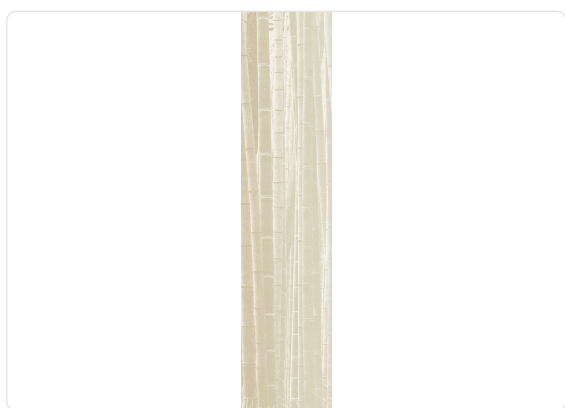

ARASHIYMA_SUNRISE

Collection JV 201 MURALS DECOR

Description

The JV201 Murals Decor collection by Jannelli&Volpi offers a wide choice of decorative panels to furnish and give the environment a unique atmosphere and a personalized style. True artistic jewels that immerse the environment in an era of history, in a place in the world, in a harmonious variety of colors and styles. Each panel creates a unique atmosphere, sometimes fairy-tale and dreamy, sometimes abstract or real, revealing, sheet after sheet, a mood, a style, a way of living that is personal and distinctive. Knowing how to balance presence and balance with the use of patterns to add strength and character, elegance and style to the environment: this is the secret of the JV201 Murals Decor collection. All this with a new partitioning system, which represents a cornerstone of the collection. Each sheet that makes up the panel can be sold individually or in a continuous sequence, facilitating choice and supply. A broad and refined scenario composed of 21 subjects each interpreted in several color variants for a total of 84 items on vinyl support in which to find the right harmony between furnishings and decorative wall in private and collective environments. Each panel is made up of its own number of sheets in a height of 300 cm, is horizontally repeatable, washable, light-resistant, and ready for application. With the awareness that flexibility and efficiency, but also simplicity of choice and control of waste, are fundamental for designing environments, the new partitioning system designed by Jannelli&Volpi represents a further step forward in meeting the needs of customization for comfortable, elegant, and unique domestic and collective environments.