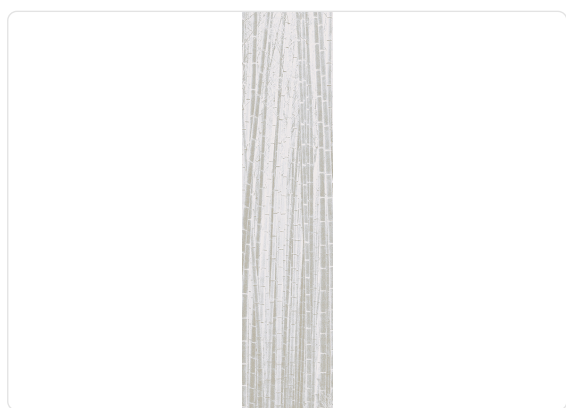

# ARASHIYMA\_NEUTRAL

Collection JV 201 MURALS DECOR

## Description

The JV201 Murals Decor collection by Jannelli&Volpi offers a wide choice of decorative panels to furnish and give the environment a unique atmosphere and a personalized style. True artistic jewels that immerse the environment in an era of history, in a place in the world, in a harmonious variety of colors and styles. Each panel creates a unique atmosphere, sometimes fairy-tale and dreamy, sometimes abstract or real, revealing, sheet after sheet, a mood, a style, a way of living that is personal and distinctive. Knowing how to balance presence and balance with the use of patterns to add strength and character, elegance and style to the environment: this is the secret of the JV201 Murals Decor collection. All this with a new partitioning system, which represents a cornerstone of the collection. Each sheet that makes up the panel can be sold individually or in a continuous sequence, facilitating choice and supply. A broad and refined scenario composed of 21 subjects each interpreted in several color variants for a total of 84 items on vinyl support in which to find the right harmony between furnishings and decorative wall in private and collective environments. Each panel is made up of its own number of sheets in a height of 300 cm, is horizontally repeatable, washable, light-resistant, and ready for application. With the awareness that flexibility and efficiency, but also simplicity of choice and control of waste, are fundamental for designing environments, the new partitioning system designed by Jannelli&Volpi represents a further step forward in meeting the needs of customization for comfortable, elegant, and unique domestic and collective environments.