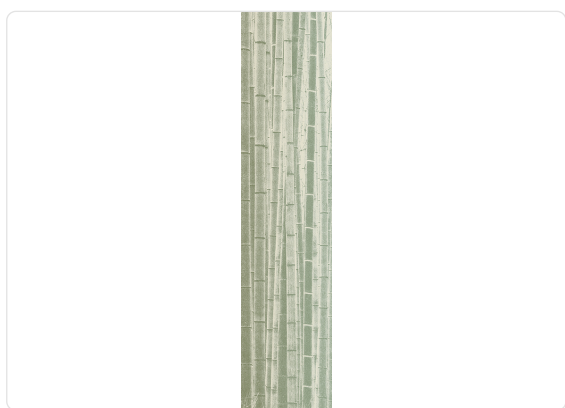

ARASHIYMA_SAGE

Collection JV 201 MURALS DECOR

Description

The JV201 Murals Decor collection by Jannelli&Volpi offers a wide choice of decorative panels to furnish and give the environment a unique atmosphere and a personalized style. True artistic jewels that immerse the environment in an era of history, in a place in the world, in a harmonious variety of colors and styles. Each panel creates a unique atmosphere, sometimes fairy-tale and dreamy, sometimes abstract or real, revealing, sheet after sheet, a mood, a style, a way of living that is personal and distinctive. Knowing how to balance presence and balance with the use of patterns to add strength and character, elegance and style to the environment: this is the secret of the JV201 Murals Decor collection. All this with a new partitioning system, which represents a cornerstone of the collection. Each sheet that makes up the panel can be sold individually or in a continuous sequence, facilitating choice and supply. A broad and refined scenario composed of 21 subjects each interpreted in several color variants for a total of 84 items on vinyl support in which to find the right harmony between furnishings and decorative wall in private and collective environments. Each panel is made up of its own number of sheets in a height of 300 cm, is horizontally repeatable, washable, light-resistant, and ready for application. With the awareness that flexibility and efficiency, but also simplicity of choice and control of waste, are fundamental for designing environments, the new partitioning system designed by Jannelli&Volpi represents a further step forward in meeting the needs of customization for comfortable, elegant, and unique domestic and collective environments.