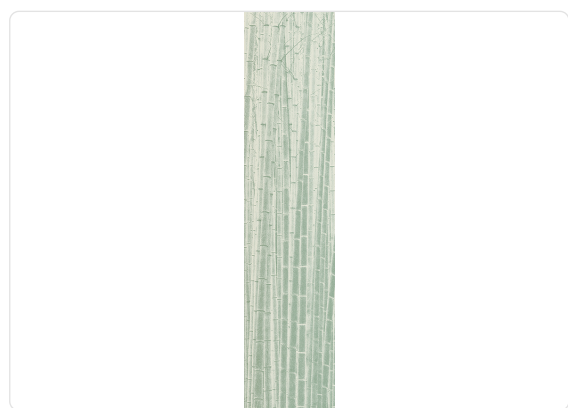

ARASHIYMA_SAGE

Collection JV 201 MURALS DECOR

Description

The JV201 Murals Decor collection by Jannelli&Volpi offers a wide choice of decorative panels to furnish and give the environment a unique atmosphere and a personalized style. True artistic jewels that immerse the environment in an era of history, in a place in the world, in a harmonious variety of colors and styles. Each panel creates a unique atmosphere, sometimes fairy-tale and dreamy, sometimes abstract or real, revealing, sheet after sheet, a mood, a style, a way of living that is personal and distinctive. Knowing how to balance presence and balance with the use of patterns to add strength and character, elegance and style to the environment: this is the secret of the JV201 Murals Decor collection. All this with a new partitioning system, which represents a cornerstone of the collection. Each sheet that makes up the panel can be sold individually or in a continuous sequence, facilitating choice and supply. A broad and refined scenario composed of 21 subjects each interpreted in several color variants for a total of 84 items on vinyl support in which to find the right harmony between furnishings and decorative wall in private and collective environments. Each panel is made up of its own number of sheets in a height of 300 cm, is horizontally repeatable, washable, light-resistant, and ready for application. With the awareness that flexibility and efficiency, but also simplicity of choice and control of waste, are fundamental for designing environments, the new partitioning system designed by Jannelli&Volpi represents a further step forward in meeting the needs of customization for comfortable, elegant, and unique domestic and collective environments.