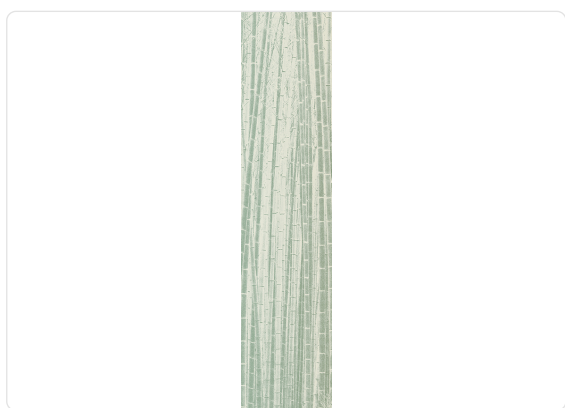

ARASHIYMA_SAGE

Collection JV 201 MURALS DECOR

Description

The JV201 Murals Decor collection by Jannelli&Volpi offers a wide choice of decorative panels to furnish and give the environment a unique atmosphere and a personalized style. True artistic jewels that immerse the environment in an era of history, in a place in the world, in a harmonious variety of colors and styles. Each panel creates a unique atmosphere, sometimes fairy-tale and dreamy, sometimes abstract or real, revealing, sheet after sheet, a mood, a style, a way of living that is personal and distinctive. Knowing how to balance presence and balance with the use of patterns to add strength and character, elegance and style to the environment: this is the secret of the JV201 Murals Decor collection. All this with a new partitioning system, which represents a cornerstone of the collection. Each sheet that makes up the panel can be sold individually or in a continuous sequence, facilitating choice and supply. A broad and refined scenario composed of 21 subjects each interpreted in several color variants for a total of 84 items on vinyl support in which to find the right harmony between furnishings and decorative wall in private and collective environments. Each panel is made up of its own number of sheets in a height of 300 cm, is horizontally repeatable, washable, light-resistant, and ready for application. With the awareness that flexibility and efficiency, but also simplicity of choice and control of waste, are fundamental for designing environments, the new partitioning system designed by Jannelli&Volpi represents a further step forward in meeting the needs of customization for comfortable, elegant, and unique domestic and collective environments.