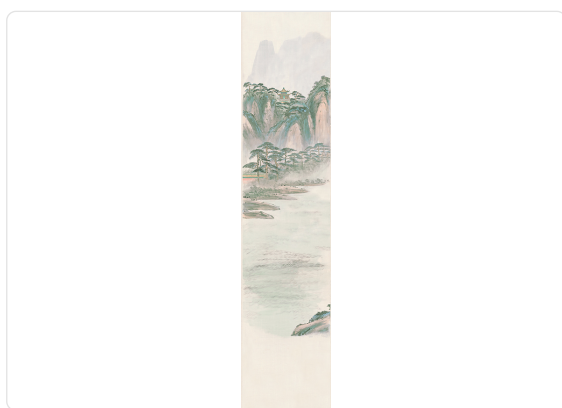

# KAISUI\_PASTEL

Collection JV 201 MURALS DECOR

## Description

The JV201 Murals Decor collection by Jannelli&Volpi offers a wide choice of decorative panels to furnish and give the environment a unique atmosphere and a personalized style. True artistic jewels that immerse the environment in an era of history, in a place in the world, in a harmonious variety of colors and styles. Each panel creates a unique atmosphere, sometimes fairy-tale and dreamy, sometimes abstract or real, revealing, sheet after sheet, a mood, a style, a way of living that is personal and distinctive. Knowing how to balance presence and balance with the use of patterns to add strength and character, elegance and style to the environment: this is the secret of the JV201 Murals Decor collection. All this with a new partitioning system, which represents a cornerstone of the collection. Each sheet that makes up the panel can be sold individually or in a continuous sequence, facilitating choice and supply. A broad and refined scenario composed of 21 subjects each interpreted in several color variants for a total of 84 items on vinyl support in which to find the right harmony between furnishings and decorative wall in private and collective environments. Each panel is made up of its own number of sheets in a height of 300 cm, is horizontally repeatable, washable, light-resistant, and ready for application. With the awareness that flexibility and efficiency, but also simplicity of choice and control of waste, are fundamental for designing environments, the new partitioning system designed by Jannelli&Volpi represents a further step forward in meeting the needs of customization for comfortable, elegant, and unique domestic and collective environments.