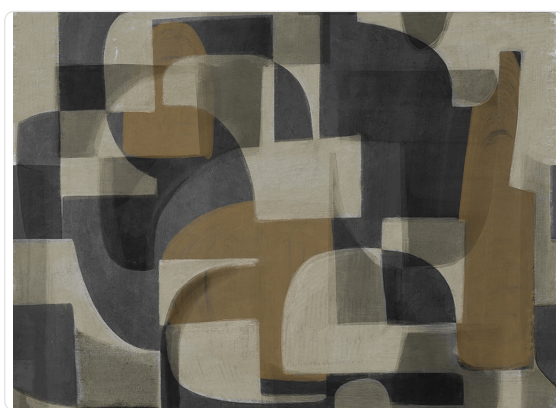

# PACHA\_BLACK

Collection JV 201 MURALS DECOR

## Description

The JV201 Murals Decor collection by Jannelli&Volpi offers a wide choice of decorative panels to furnish and give the environment a unique atmosphere and a personalized style. True artistic jewels that immerse the environment in an era of history, in a place in the world, in a harmonious variety of colors and styles. Each panel creates a unique atmosphere, sometimes fairy-tale and dreamy, sometimes abstract or real, revealing, sheet after sheet, a mood, a style, a way of living that is personal and distinctive. Knowing how to balance presence and balance with the use of patterns to add strength and character, elegance and style to the environment: this is the secret of the JV201 Murals Decor collection. All this with a new partitioning system, which represents a cornerstone of the collection. Each sheet that makes up the panel can be sold individually or in a continuous sequence, facilitating choice and supply. A broad and refined scenario composed of 21 subjects each interpreted in several color variants for a total of 84 items on vinyl support in which to find the right harmony between furnishings and decorative wall in private and collective environments. Each panel is made up of its own number of sheets in a height of 300 cm, is horizontally repeatable, washable, light-resistant, and ready for application. With the awareness that flexibility and efficiency, but also simplicity of choice and control of waste, are fundamental for designing environments, the new partitioning system designed by Jannelli&Volpi represents a further step forward in meeting the needs of customization for comfortable, elegant, and unique domestic and collective environments.