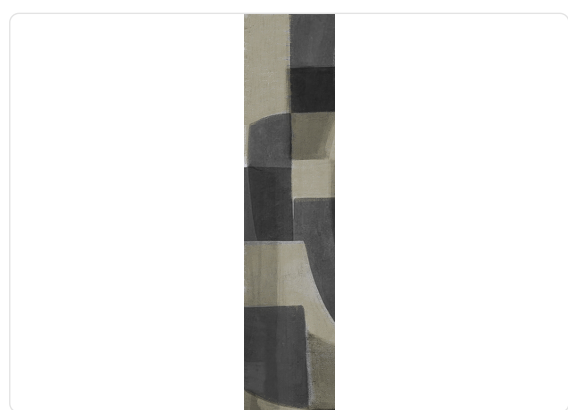

# PACHA\_BLACK

Collection JV 201 MURALS DECOR

## Description

The JV201 Murals Decor collection by Jannelli&Volpi offers a wide choice of decorative panels to furnish and give the environment a unique atmosphere and a personalized style. True artistic jewels that immerse the environment in an era of history, in a place in the world, in a harmonious variety of colors and styles. Each panel creates a unique atmosphere, sometimes fairy-tale and dreamy, sometimes abstract or real, revealing, sheet after sheet, a mood, a style, a way of living that is personal and distinctive. Knowing how to balance presence and balance with the use of patterns to add strength and character, elegance and style to the environment: this is the secret of the JV201 Murals Decor collection. All this with a new partitioning system, which represents a cornerstone of the collection. Each sheet that makes up the panel can be sold individually or in a continuous sequence, facilitating choice and supply. A broad and refined scenario composed of 21 subjects each interpreted in several color variants for a total of 84 items on vinyl support in which to find the right harmony between furnishings and decorative wall in private and collective environments. Each panel is made up of its own number of sheets in a height of 300 cm, is horizontally repeatable, washable, light-resistant, and ready for application. With the awareness that flexibility and efficiency, but also simplicity of choice and control of waste, are fundamental for designing environments, the new partitioning system designed by Jannelli&Volpi represents a further step forward in meeting the needs of customization for comfortable, elegant, and unique domestic and collective environments.