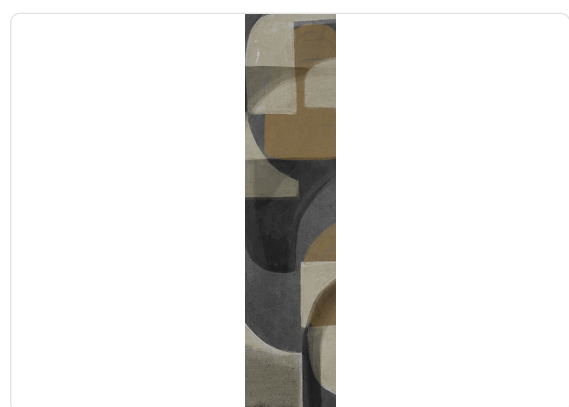

PACHA_BLACK

Collection JV 201 MURALS DECOR

Description

The JV201 Murals Decor collection by Jannelli&Volpi offers a wide choice of decorative panels to furnish and give the environment a unique atmosphere and a personalized style. True artistic jewels that immerse the environment in an era of history, in a place in the world, in a harmonious variety of colors and styles. Each panel creates a unique atmosphere, sometimes fairy-tale and dreamy, sometimes abstract or real, revealing, sheet after sheet, a mood, a style, a way of living that is personal and distinctive. Knowing how to balance presence and balance with the use of patterns to add strength and character, elegance and style to the environment: this is the secret of the JV201 Murals Decor collection. All this with a new partitioning system, which represents a cornerstone of the collection. Each sheet that makes up the panel can be sold individually or in a continuous sequence, facilitating choice and supply. A broad and refined scenario composed of 21 subjects each interpreted in several color variants for a total of 84 items on vinyl support in which to find the right harmony between furnishings and decorative wall in private and collective environments. Each panel is made up of its own number of sheets in a height of 300 cm, is horizontally repeatable, washable, light-resistant, and ready for application. With the awareness that flexibility and efficiency, but also simplicity of choice and control of waste, are fundamental for designing environments, the new partitioning system designed by Jannelli&Volpi represents a further step forward in meeting the needs of customization for comfortable, elegant, and unique domestic and collective environments.