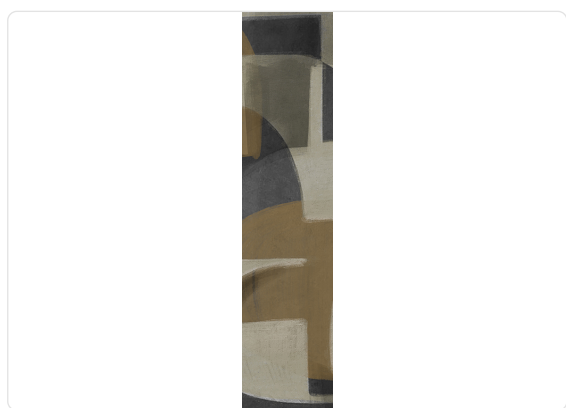

## Description

The JV201 Murals Decor collection by Jannelli&Volpi offers a wide choice of decorative panels to furnish and give the environment a unique atmosphere and a personalized style. True artistic jewels that immerse the environment in an era of history, in a place in the world, in a harmonious variety of colors and styles. Each panel creates a unique atmosphere, sometimes fairy-tale and dreamy, sometimes abstract or real, revealing, sheet after sheet, a mood, a style, a way of living that is personal and distinctive. Knowing how to balance presence and balance with the use of patterns to add strength and character, elegance and style to the environment: this is the secret of the JV201 Murals Decor collection. All this with a new partitioning system, which represents a cornerstone of the collection. Each sheet that makes up the panel can be sold individually or in a continuous sequence, facilitating choice and supply. A broad and refined scenario composed of 21 subjects each interpreted in several color variants for a total of 84 items on vinyl support in which to find the right harmony between furnishings and decorative wall in private and collective environments. Each panel is made up of its own number of sheets in a height of 300 cm, is horizontally repeatable, washable, light-resistant, and ready for application. With the awareness that flexibility and efficiency, but also simplicity of choice and control of waste, are fundamental for designing environments, the new partitioning system designed by Jannelli&Volpi represents a further step forward in meeting the needs of customization for comfortable, elegant, and unique domestic and collective environments.

## Technical specifications

SKU	40523
Width	0,68 m - 2.230 ft
Length	3,00 m - 9.84 ft
Composition	VINYL
Sold by	PANEL - CM 68 L X 300 H
Match	NO REPETITION
Vertical repeat	300,00 cm - 118.11 in
Fire rating	B-S2,D0
Strippability	STRIPPABLE
Paste	PASTE THE WALL