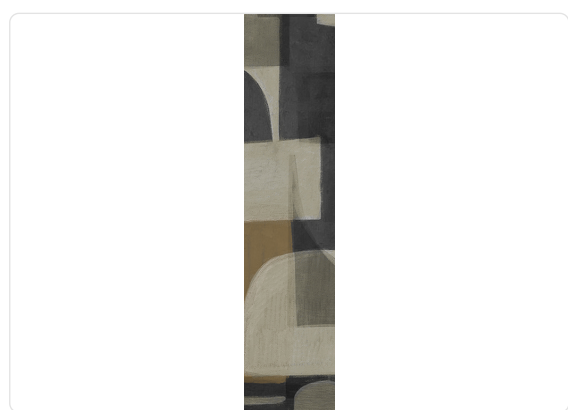

PACHA_BLACK

Collection JV 201 MURALS DECOR

Description

The JV201 Murals Decor collection by Jannelli&Volpi offers a wide choice of decorative panels to furnish and give the environment a unique atmosphere and a personalized style. True artistic jewels that immerse the environment in an era of history, in a place in the world, in a harmonious variety of colors and styles. Each panel creates a unique atmosphere, sometimes fairy-tale and dreamy, sometimes abstract or real, revealing, sheet after sheet, a mood, a style, a way of living that is personal and distinctive. Knowing how to balance presence and balance with the use of patterns to add strength and character, elegance and style to the environment: this is the secret of the JV201 Murals Decor collection. All this with a new partitioning system, which represents a cornerstone of the collection. Each sheet that makes up the panel can be sold individually or in a continuous sequence, facilitating choice and supply. A broad and refined scenario composed of 21 subjects each interpreted in several color variants for a total of 84 items on vinyl support in which to find the right harmony between furnishings and decorative wall in private and collective environments. Each panel is made up of its own number of sheets in a height of 300 cm, is horizontally repeatable, washable, light-resistant, and ready for application. With the awareness that flexibility and efficiency, but also simplicity of choice and control of waste, are fundamental for designing environments, the new partitioning system designed by Jannelli&Volpi represents a further step forward in meeting the needs of customization for comfortable, elegant, and unique domestic and collective environments.