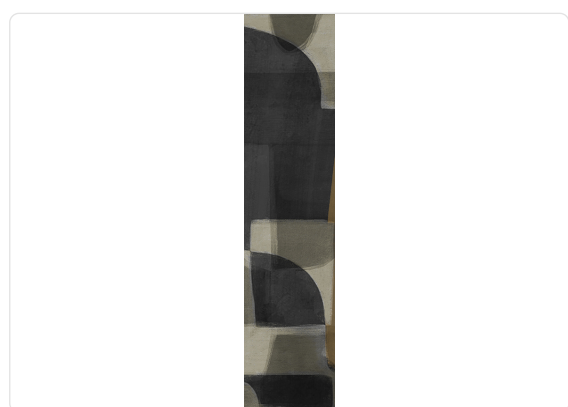

PACHA_BLACK

Collection JV 201 MURALS DECOR

Description

The JV201 Murals Decor collection by Jannelli&Volpi offers a wide choice of decorative panels to furnish and give the environment a unique atmosphere and a personalized style. True artistic jewels that immerse the environment in an era of history, in a place in the world, in a harmonious variety of colors and styles. Each panel creates a unique atmosphere, sometimes fairy-tale and dreamy, sometimes abstract or real, revealing, sheet after sheet, a mood, a style, a way of living that is personal and distinctive. Knowing how to balance presence and balance with the use of patterns to add strength and character, elegance and style to the environment: this is the secret of the JV201 Murals Decor collection. All this with a new partitioning system, which represents a cornerstone of the collection. Each sheet that makes up the panel can be sold individually or in a continuous sequence, facilitating choice and supply. A broad and refined scenario composed of 21 subjects each interpreted in several color variants for a total of 84 items on vinyl support in which to find the right harmony between furnishings and decorative wall in private and collective environments. Each panel is made up of its own number of sheets in a height of 300 cm, is horizontally repeatable, washable, light-resistant, and ready for application. With the awareness that flexibility and efficiency, but also simplicity of choice and control of waste, are fundamental for designing environments, the new partitioning system designed by Jannelli&Volpi represents a further step forward in meeting the needs of customization for comfortable, elegant, and unique domestic and collective environments.