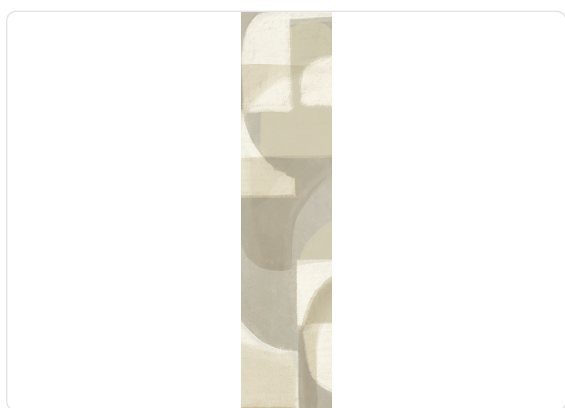

# PACHA\_BEIGE

Collection JV 201 MURALS DECOR

## Description

The JV201 Murals Decor collection by Jannelli&Volpi offers a wide choice of decorative panels to furnish and give the environment a unique atmosphere and a personalized style. True artistic jewels that immerse the environment in an era of history, in a place in the world, in a harmonious variety of colors and styles. Each panel creates a unique atmosphere, sometimes fairy-tale and dreamy, sometimes abstract or real, revealing, sheet after sheet, a mood, a style, a way of living that is personal and distinctive. Knowing how to balance presence and balance with the use of patterns to add strength and character, elegance and style to the environment: this is the secret of the JV201 Murals Decor collection. All this with a new partitioning system, which represents a cornerstone of the collection. Each sheet that makes up the panel can be sold individually or in a continuous sequence, facilitating choice and supply. A broad and refined scenario composed of 21 subjects each interpreted in several color variants for a total of 84 items on vinyl support in which to find the right harmony between furnishings and decorative wall in private and collective environments. Each panel is made up of its own number of sheets in a height of 300 cm, is horizontally repeatable, washable, light-resistant, and ready for application. With the awareness that flexibility and efficiency, but also simplicity of choice and control of waste, are fundamental for designing environments, the new partitioning system designed by Jannelli&Volpi represents a further step forward in meeting the needs of customization for comfortable, elegant, and unique domestic and collective environments.