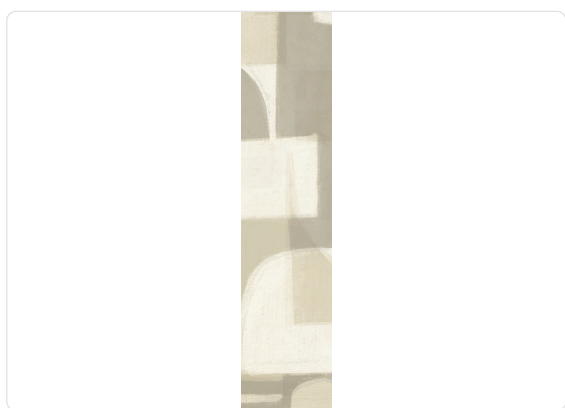

# PACHA\_BEIGE

Collection JV 201 MURALS DECOR

## Description

The JV201 Murals Decor collection by Jannelli&Volpi offers a wide choice of decorative panels to furnish and give the environment a unique atmosphere and a personalized style. True artistic jewels that immerse the environment in an era of history, in a place in the world, in a harmonious variety of colors and styles. Each panel creates a unique atmosphere, sometimes fairy-tale and dreamy, sometimes abstract or real, revealing, sheet after sheet, a mood, a style, a way of living that is personal and distinctive. Knowing how to balance presence and balance with the use of patterns to add strength and character, elegance and style to the environment: this is the secret of the JV201 Murals Decor collection. All this with a new partitioning system, which represents a cornerstone of the collection. Each sheet that makes up the panel can be sold individually or in a continuous sequence, facilitating choice and supply. A broad and refined scenario composed of 21 subjects each interpreted in several color variants for a total of 84 items on vinyl support in which to find the right harmony between furnishings and decorative wall in private and collective environments. Each panel is made up of its own number of sheets in a height of 300 cm, is horizontally repeatable, washable, light-resistant, and ready for application. With the awareness that flexibility and efficiency, but also simplicity of choice and control of waste, are fundamental for designing environments, the new partitioning system designed by Jannelli&Volpi represents a further step forward in meeting the needs of customization for comfortable, elegant, and unique domestic and collective environments.