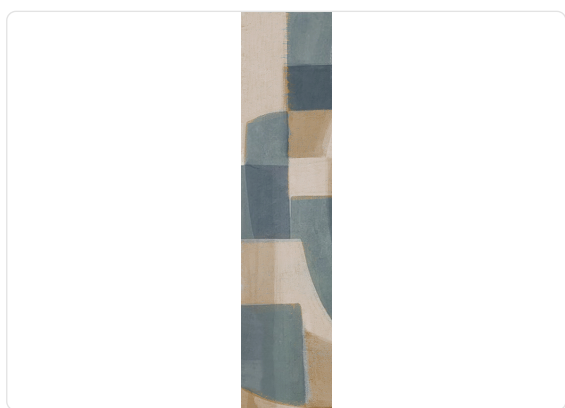

PACHA_TURQUOISE

Collection JV 201 MURALS DECOR

Description

The JV201 Murals Decor collection by Jannelli&Volpi offers a wide choice of decorative panels to furnish and give the environment a unique atmosphere and a personalized style. True artistic jewels that immerse the environment in an era of history, in a place in the world, in a harmonious variety of colors and styles. Each panel creates a unique atmosphere, sometimes fairy-tale and dreamy, sometimes abstract or real, revealing, sheet after sheet, a mood, a style, a way of living that is personal and distinctive. Knowing how to balance presence and balance with the use of patterns to add strength and character, elegance and style to the environment: this is the secret of the JV201 Murals Decor collection. All this with a new partitioning system, which represents a cornerstone of the collection. Each sheet that makes up the panel can be sold individually or in a continuous sequence, facilitating choice and supply. A broad and refined scenario composed of 21 subjects each interpreted in several color variants for a total of 84 items on vinyl support in which to find the right harmony between furnishings and decorative wall in private and collective environments. Each panel is made up of its own number of sheets in a height of 300 cm, is horizontally repeatable, washable, light-resistant, and ready for application. With the awareness that flexibility and efficiency, but also simplicity of choice and control of waste, are fundamental for designing environments, the new partitioning system designed by Jannelli&Volpi represents a further step forward in meeting the needs of customization for comfortable, elegant, and unique domestic and collective environments.