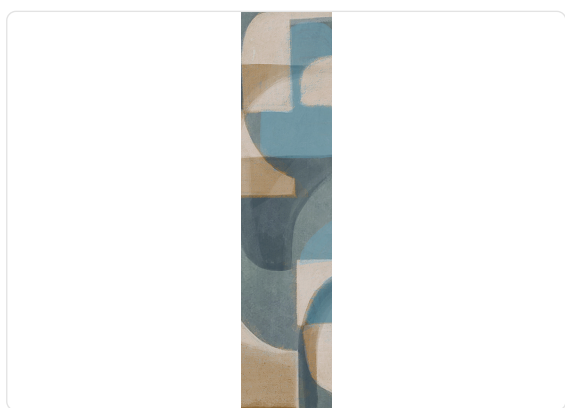

## Description

The JV201 Murals Decor collection by Jannelli&Volpi offers a wide choice of decorative panels to furnish and give the environment a unique atmosphere and a personalized style. True artistic jewels that immerse the environment in an era of history, in a place in the world, in a harmonious variety of colors and styles. Each panel creates a unique atmosphere, sometimes fairy-tale and dreamy, sometimes abstract or real, revealing, sheet after sheet, a mood, a style, a way of living that is personal and distinctive. Knowing how to balance presence and balance with the use of patterns to add strength and character, elegance and style to the environment: this is the secret of the JV201 Murals Decor collection. All this with a new partitioning system, which represents a cornerstone of the collection. Each sheet that makes up the panel can be sold individually or in a continuous sequence, facilitating choice and supply. A broad and refined scenario composed of 21 subjects each interpreted in several color variants for a total of 84 items on vinyl support in which to find the right harmony between furnishings and decorative wall in private and collective environments. Each panel is made up of its own number of sheets in a height of 300 cm, is horizontally repeatable, washable, light-resistant, and ready for application. With the awareness that flexibility and efficiency, but also simplicity of choice and control of waste, are fundamental for designing environments, the new partitioning system designed by Jannelli&Volpi represents a further step forward in meeting the needs of customization for comfortable, elegant, and unique domestic and collective environments.

## Technical specifications

SKU	40542
Width	0,68 m - 2.230 ft
Length	3,00 m - 9.84 ft
Composition	VINYL
Sold by	PANEL - CM 68 L X 300 H
Match	NO REPETITION
Vertical repeat	300,00 cm - 118.11 in
Fire rating	B-S2,D0
Strippability	STRIPPABLE
Paste	PASTE THE WALL