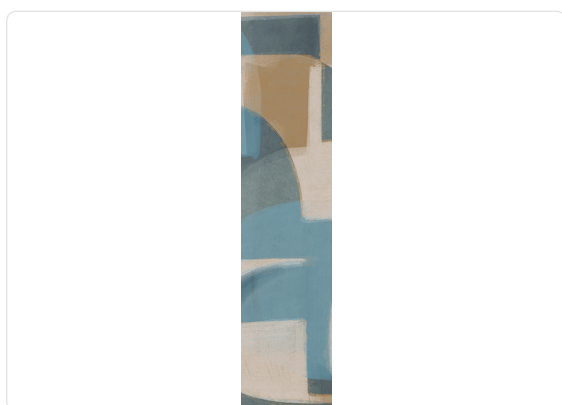

PACHA_TURQUOISE

Collection JV 201 MURALS DECOR

Description

The JV201 Murals Decor collection by Jannelli&Volpi offers a wide choice of decorative panels to furnish and give the environment a unique atmosphere and a personalized style. True artistic jewels that immerse the environment in an era of history, in a place in the world, in a harmonious variety of colors and styles. Each panel creates a unique atmosphere, sometimes fairy-tale and dreamy, sometimes abstract or real, revealing, sheet after sheet, a mood, a style, a way of living that is personal and distinctive. Knowing how to balance presence and balance with the use of patterns to add strength and character, elegance and style to the environment: this is the secret of the JV201 Murals Decor collection. All this with a new partitioning system, which represents a cornerstone of the collection. Each sheet that makes up the panel can be sold individually or in a continuous sequence, facilitating choice and supply. A broad and refined scenario composed of 21 subjects each interpreted in several color variants for a total of 84 items on vinyl support in which to find the right harmony between furnishings and decorative wall in private and collective environments. Each panel is made up of its own number of sheets in a height of 300 cm, is horizontally repeatable, washable, light-resistant, and ready for application. With the awareness that flexibility and efficiency, but also simplicity of choice and control of waste, are fundamental for designing environments, the new partitioning system designed by Jannelli&Volpi represents a further step forward in meeting the needs of customization for comfortable, elegant, and unique domestic and collective environments.