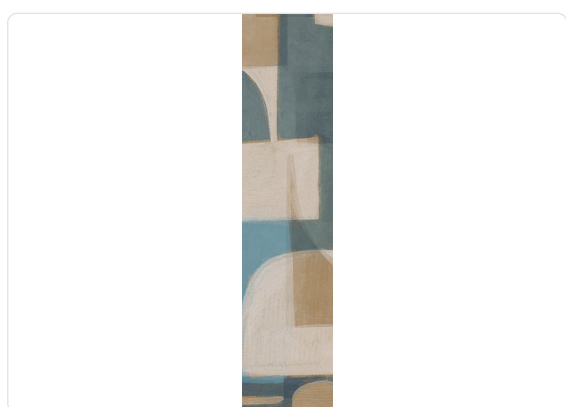

## Description

The JV201 Murals Decor collection by Jannelli&Volpi offers a wide choice of decorative panels to furnish and give the environment a unique atmosphere and a personalized style. True artistic jewels that immerse the environment in an era of history, in a place in the world, in a harmonious variety of colors and styles. Each panel creates a unique atmosphere, sometimes fairy-tale and dreamy, sometimes abstract or real, revealing, sheet after sheet, a mood, a style, a way of living that is personal and distinctive. Knowing how to balance presence and balance with the use of patterns to add strength and character, elegance and style to the environment: this is the secret of the JV201 Murals Decor collection. All this with a new partitioning system, which represents a cornerstone of the collection. Each sheet that makes up the panel can be sold individually or in a continuous sequence, facilitating choice and supply. A broad and refined scenario composed of 21 subjects each interpreted in several color variants for a total of 84 items on vinyl support in which to find the right harmony between furnishings and decorative wall in private and collective environments. Each panel is made up of its own number of sheets in a height of 300 cm, is horizontally repeatable, washable, light-resistant, and ready for application. With the awareness that flexibility and efficiency, but also simplicity of choice and control of waste, are fundamental for designing environments, the new partitioning system designed by Jannelli&Volpi represents a further step forward in meeting the needs of customization for comfortable, elegant, and unique domestic and collective environments.