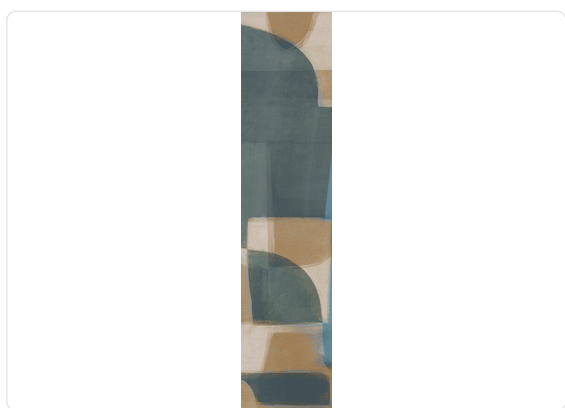

PACHA_TURQUOISE

Collection JV 201 MURALS DECOR

Description

The JV201 Murals Decor collection by Jannelli&Volpi offers a wide choice of decorative panels to furnish and give the environment a unique atmosphere and a personalized style. True artistic jewels that immerse the environment in an era of history, in a place in the world, in a harmonious variety of colors and styles. Each panel creates a unique atmosphere, sometimes fairy-tale and dreamy, sometimes abstract or real, revealing, sheet after sheet, a mood, a style, a way of living that is personal and distinctive. Knowing how to balance presence and balance with the use of patterns to add strength and character, elegance and style to the environment: this is the secret of the JV201 Murals Decor collection. All this with a new partitioning system, which represents a cornerstone of the collection. Each sheet that makes up the panel can be sold individually or in a continuous sequence, facilitating choice and supply. A broad and refined scenario composed of 21 subjects each interpreted in several color variants for a total of 84 items on vinyl support in which to find the right harmony between furnishings and decorative wall in private and collective environments. Each panel is made up of its own number of sheets in a height of 300 cm, is horizontally repeatable, washable, light-resistant, and ready for application. With the awareness that flexibility and efficiency, but also simplicity of choice and control of waste, are fundamental for designing environments, the new partitioning system designed by Jannelli&Volpi represents a further step forward in meeting the needs of customization for comfortable, elegant, and unique domestic and collective environments.