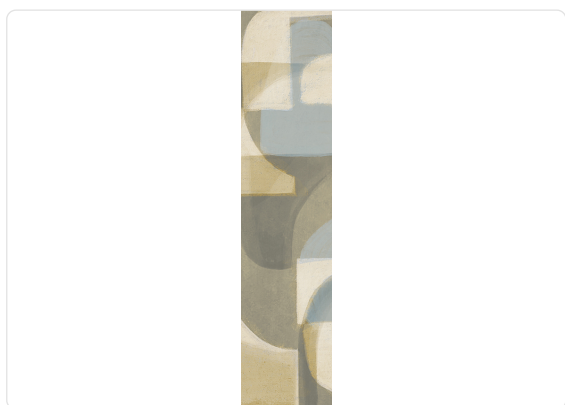

PACHA_YELLOW BLUE

Collection JV 201 MURALS DECOR

Description

The JV201 Murals Decor collection by Jannelli&Volpi offers a wide choice of decorative panels to furnish and give the environment a unique atmosphere and a personalized style. True artistic jewels that immerse the environment in an era of history, in a place in the world, in a harmonious variety of colors and styles. Each panel creates a unique atmosphere, sometimes fairy-tale and dreamy, sometimes abstract or real, revealing, sheet after sheet, a mood, a style, a way of living that is personal and distinctive. Knowing how to balance presence and balance with the use of patterns to add strength and character, elegance and style to the environment: this is the secret of the JV201 Murals Decor collection. All this with a new partitioning system, which represents a cornerstone of the collection. Each sheet that makes up the panel can be sold individually or in a continuous sequence, facilitating choice and supply. A broad and refined scenario composed of 21 subjects each interpreted in several color variants for a total of 84 items on vinyl support in which to find the right harmony between furnishings and decorative wall in private and collective environments. Each panel is made up of its own number of sheets in a height of 300 cm, is horizontally repeatable, washable, light-resistant, and ready for application. With the awareness that flexibility and efficiency, but also simplicity of choice and control of waste, are fundamental for designing environments, the new partitioning system designed by Jannelli&Volpi represents a further step forward in meeting the needs of customization for comfortable, elegant, and unique domestic and collective environments.