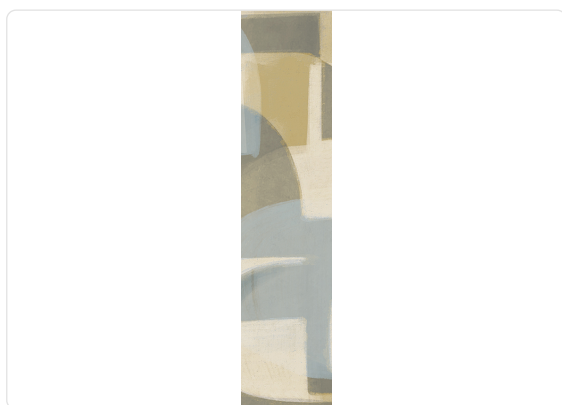

PACHA_YELLOW BLUE

Collection JV 201 MURALS DECOR

Description

The JV201 Murals Decor collection by Jannelli&Volpi offers a wide choice of decorative panels to furnish and give the environment a unique atmosphere and a personalized style. True artistic jewels that immerse the environment in an era of history, in a place in the world, in a harmonious variety of colors and styles. Each panel creates a unique atmosphere, sometimes fairy-tale and dreamy, sometimes abstract or real, revealing, sheet after sheet, a mood, a style, a way of living that is personal and distinctive. Knowing how to balance presence and balance with the use of patterns to add strength and character, elegance and style to the environment: this is the secret of the JV201 Murals Decor collection. All this with a new partitioning system, which represents a cornerstone of the collection. Each sheet that makes up the panel can be sold individually or in a continuous sequence, facilitating choice and supply. A broad and refined scenario composed of 21 subjects each interpreted in several color variants for a total of 84 items on vinyl support in which to find the right harmony between furnishings and decorative wall in private and collective environments. Each panel is made up of its own number of sheets in a height of 300 cm, is horizontally repeatable, washable, light-resistant, and ready for application. With the awareness that flexibility and efficiency, but also simplicity of choice and control of waste, are fundamental for designing environments, the new partitioning system designed by Jannelli&Volpi represents a further step forward in meeting the needs of customization for comfortable, elegant, and unique domestic and collective environments.