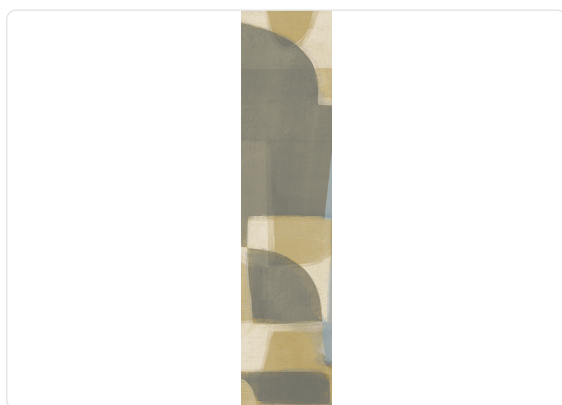

PACHA_YELLOW BLUE

Collection JV 201 MURALS DECOR

Description

The JV201 Murals Decor collection by Jannelli&Volpi offers a wide choice of decorative panels to furnish and give the environment a unique atmosphere and a personalized style. True artistic jewels that immerse the environment in an era of history, in a place in the world, in a harmonious variety of colors and styles. Each panel creates a unique atmosphere, sometimes fairy-tale and dreamy, sometimes abstract or real, revealing, sheet after sheet, a mood, a style, a way of living that is personal and distinctive. Knowing how to balance presence and balance with the use of patterns to add strength and character, elegance and style to the environment: this is the secret of the JV201 Murals Decor collection. All this with a new partitioning system, which represents a cornerstone of the collection. Each sheet that makes up the panel can be sold individually or in a continuous sequence, facilitating choice and supply. A broad and refined scenario composed of 21 subjects each interpreted in several color variants for a total of 84 items on vinyl support in which to find the right harmony between furnishings and decorative wall in private and collective environments. Each panel is made up of its own number of sheets in a height of 300 cm, is horizontally repeatable, washable, light-resistant, and ready for application. With the awareness that flexibility and efficiency, but also simplicity of choice and control of waste, are fundamental for designing environments, the new partitioning system designed by Jannelli&Volpi represents a further step forward in meeting the needs of customization for comfortable, elegant, and unique domestic and collective environments.