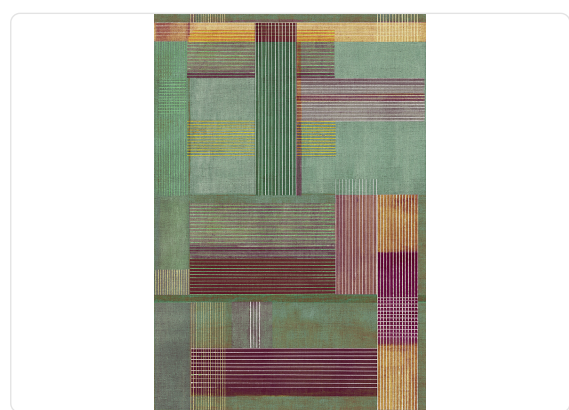

## Description

The JV201 Murals Decor collection by Jannelli&Volpi offers a wide choice of decorative panels to furnish and give the environment a unique atmosphere and a personalized style. True artistic jewels that immerse the environment in an era of history, in a place in the world, in a harmonious variety of colors and styles. Each panel creates a unique atmosphere, sometimes fairy-tale and dreamy, sometimes abstract or real, revealing, sheet after sheet, a mood, a style, a way of living that is personal and distinctive. Knowing how to balance presence and balance with the use of patterns to add strength and character, elegance and style to the environment: this is the secret of the JV201 Murals Decor collection. All this with a new partitioning system, which represents a cornerstone of the collection. Each sheet that makes up the panel can be sold individually or in a continuous sequence, facilitating choice and supply. A broad and refined scenario composed of 21 subjects each interpreted in several color variants for a total of 84 items on vinyl support in which to find the right harmony between furnishings and decorative wall in private and collective environments. Each panel is made up of its own number of sheets in a height of 300 cm, is horizontally repeatable, washable, light-resistant, and ready for application. With the awareness that flexibility and efficiency, but also simplicity of choice and control of waste, are fundamental for designing environments, the new partitioning system designed by Jannelli&Volpi represents a further step forward in meeting the needs of customization for comfortable, elegant, and unique domestic and collective environments.

## Technical specifications

SKU	40590
Width	2,04 m - 6.691 ft
Length	3,00 m - 9.84 ft
Composition	VINYL
Sold by	PANEL - CM 204 L X 300 H
Repeat	300,00 cm - 118.11 in
Match	REPEATABLE
Vertical repeat	300,00 cm - 118.11 in
Fire rating	B-S2,D0
Strippability	STRIPPABLE
Paste	PASTE THE WALL