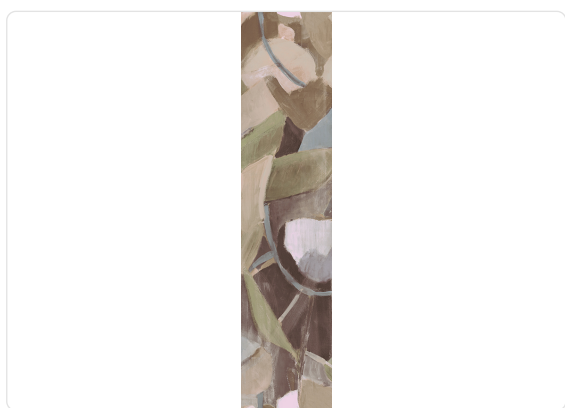

SIWA_BORDEAUX

Collection JV 201 MURALS DECOR

Description

The JV201 Murals Decor collection by Jannelli&Volpi offers a wide choice of decorative panels to furnish and give the environment a unique atmosphere and a personalized style. True artistic jewels that immerse the environment in an era of history, in a place in the world, in a harmonious variety of colors and styles. Each panel creates a unique atmosphere, sometimes fairy-tale and dreamy, sometimes abstract or real, revealing, sheet after sheet, a mood, a style, a way of living that is personal and distinctive. Knowing how to balance presence and balance with the use of patterns to add strength and character, elegance and style to the environment: this is the secret of the JV201 Murals Decor collection. All this with a new partitioning system, which represents a cornerstone of the collection. Each sheet that makes up the panel can be sold individually or in a continuous sequence, facilitating choice and supply. A broad and refined scenario composed of 21 subjects each interpreted in several color variants for a total of 84 items on vinyl support in which to find the right harmony between furnishings and decorative wall in private and collective environments. Each panel is made up of its own number of sheets in a height of 300 cm, is horizontally repeatable, washable, light-resistant, and ready for application. With the awareness that flexibility and efficiency, but also simplicity of choice and control of waste, are fundamental for designing environments, the new partitioning system designed by Jannelli&Volpi represents a further step forward in meeting the needs of customization for comfortable, elegant, and unique domestic and collective environments.