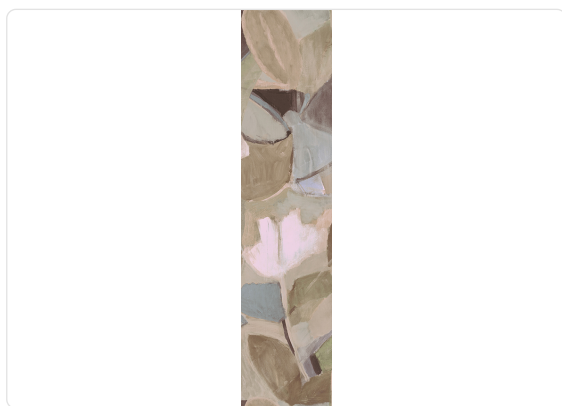

SIWA_BORDEAUX

Collection JV 201 MURALS DECOR

Description

The JV201 Murals Decor collection by Jannelli&Volpi offers a wide choice of decorative panels to furnish and give the environment a unique atmosphere and a personalized style. True artistic jewels that immerse the environment in an era of history, in a place in the world, in a harmonious variety of colors and styles. Each panel creates a unique atmosphere, sometimes fairy-tale and dreamy, sometimes abstract or real, revealing, sheet after sheet, a mood, a style, a way of living that is personal and distinctive. Knowing how to balance presence and balance with the use of patterns to add strength and character, elegance and style to the environment: this is the secret of the JV201 Murals Decor collection. All this with a new partitioning system, which represents a cornerstone of the collection. Each sheet that makes up the panel can be sold individually or in a continuous sequence, facilitating choice and supply. A broad and refined scenario composed of 21 subjects each interpreted in several color variants for a total of 84 items on vinyl support in which to find the right harmony between furnishings and decorative wall in private and collective environments. Each panel is made up of its own number of sheets in a height of 300 cm, is horizontally repeatable, washable, light-resistant, and ready for application. With the awareness that flexibility and efficiency, but also simplicity of choice and control of waste, are fundamental for designing environments, the new partitioning system designed by Jannelli&Volpi represents a further step forward in meeting the needs of customization for comfortable, elegant, and unique domestic and collective environments.