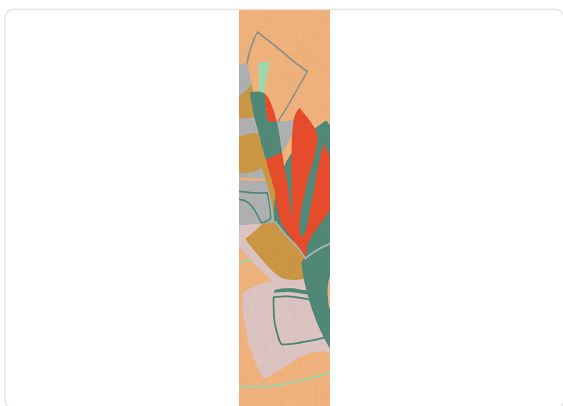

NIZZA_SEA

Collection JV 201 MURALS DECOR

Description

The JV201 Murals Decor collection by Jannelli&Volpi offers a wide choice of decorative panels to furnish and give the environment a unique atmosphere and a personalized style. True artistic jewels that immerse the environment in an era of history, in a place in the world, in a harmonious variety of colors and styles. Each panel creates a unique atmosphere, sometimes fairy-tale and dreamy, sometimes abstract or real, revealing, sheet after sheet, a mood, a style, a way of living that is personal and distinctive. Knowing how to balance presence and balance with the use of patterns to add strength and character, elegance and style to the environment: this is the secret of the JV201 Murals Decor collection. All this with a new partitioning system, which represents a cornerstone of the collection. Each sheet that makes up the panel can be sold individually or in a continuous sequence, facilitating choice and supply. A broad and refined scenario composed of 21 subjects each interpreted in several color variants for a total of 84 items on vinyl support in which to find the right harmony between furnishings and decorative wall in private and collective environments. Each panel is made up of its own number of sheets in a height of 300 cm, is horizontally repeatable, washable, light-resistant, and ready for application. With the awareness that flexibility and efficiency, but also simplicity of choice and control of waste, are fundamental for designing environments, the new partitioning system designed by Jannelli&Volpi represents a further step forward in meeting the needs of customization for comfortable, elegant, and unique domestic and collective environments.