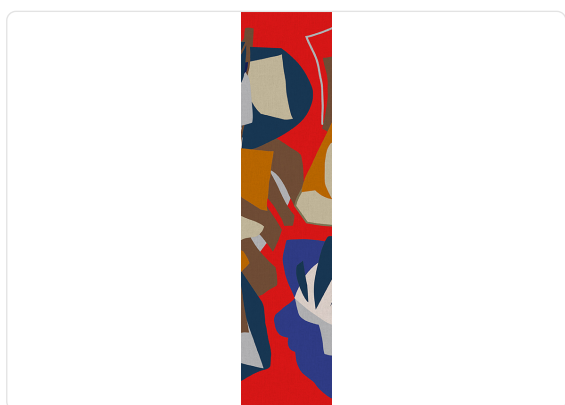

NIZZA_RED BLUE

Collection JV 201 MURALS DECOR

Description

The JV201 Murals Decor collection by Jannelli&Volpi offers a wide choice of decorative panels to furnish and give the environment a unique atmosphere and a personalized style. True artistic jewels that immerse the environment in an era of history, in a place in the world, in a harmonious variety of colors and styles. Each panel creates a unique atmosphere, sometimes fairy-tale and dreamy, sometimes abstract or real, revealing, sheet after sheet, a mood, a style, a way of living that is personal and distinctive. Knowing how to balance presence and balance with the use of patterns to add strength and character, elegance and style to the environment: this is the secret of the JV201 Murals Decor collection. All this with a new partitioning system, which represents a cornerstone of the collection. Each sheet that makes up the panel can be sold individually or in a continuous sequence, facilitating choice and supply. A broad and refined scenario composed of 21 subjects each interpreted in several color variants for a total of 84 items on vinyl support in which to find the right harmony between furnishings and decorative wall in private and collective environments. Each panel is made up of its own number of sheets in a height of 300 cm, is horizontally repeatable, washable, light-resistant, and ready for application. With the awareness that flexibility and efficiency, but also simplicity of choice and control of waste, are fundamental for designing environments, the new partitioning system designed by Jannelli&Volpi represents a further step forward in meeting the needs of customization for comfortable, elegant, and unique domestic and collective environments.