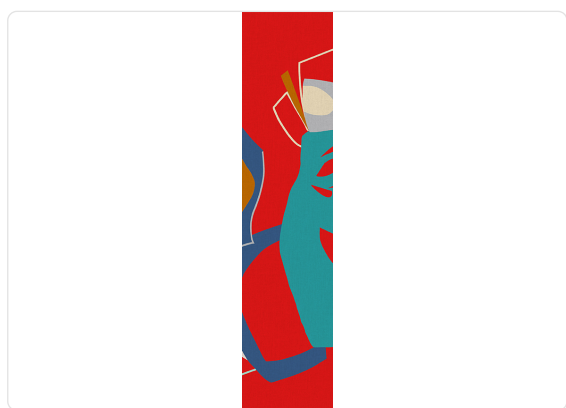

# NIZZA\_RED BLUE

Collection JV 201 MURALS DECOR

## Description

The JV201 Murals Decor collection by Jannelli&Volpi offers a wide choice of decorative panels to furnish and give the environment a unique atmosphere and a personalized style. True artistic jewels that immerse the environment in an era of history, in a place in the world, in a harmonious variety of colors and styles. Each panel creates a unique atmosphere, sometimes fairy-tale and dreamy, sometimes abstract or real, revealing, sheet after sheet, a mood, a style, a way of living that is personal and distinctive. Knowing how to balance presence and balance with the use of patterns to add strength and character, elegance and style to the environment: this is the secret of the JV201 Murals Decor collection. All this with a new partitioning system, which represents a cornerstone of the collection. Each sheet that makes up the panel can be sold individually or in a continuous sequence, facilitating choice and supply. A broad and refined scenario composed of 21 subjects each interpreted in several color variants for a total of 84 items on vinyl support in which to find the right harmony between furnishings and decorative wall in private and collective environments. Each panel is made up of its own number of sheets in a height of 300 cm, is horizontally repeatable, washable, light-resistant, and ready for application. With the awareness that flexibility and efficiency, but also simplicity of choice and control of waste, are fundamental for designing environments, the new partitioning system designed by Jannelli&Volpi represents a further step forward in meeting the needs of customization for comfortable, elegant, and unique domestic and collective environments.