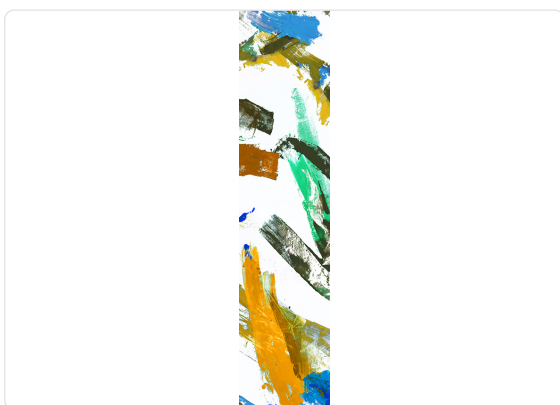

JACK_ORANGE GREEN

Collection JV 201 MURALS DECOR

Description

The JV201 Murals Decor collection by Jannelli&Volpi offers a wide choice of decorative panels to furnish and give the environment a unique atmosphere and a personalized style. True artistic jewels that immerse the environment in an era of history, in a place in the world, in a harmonious variety of colors and styles. Each panel creates a unique atmosphere, sometimes fairy-tale and dreamy, sometimes abstract or real, revealing, sheet after sheet, a mood, a style, a way of living that is personal and distinctive. Knowing how to balance presence and balance with the use of patterns to add strength and character, elegance and style to the environment: this is the secret of the JV201 Murals Decor collection. All this with a new partitioning system, which represents a cornerstone of the collection. Each sheet that makes up the panel can be sold individually or in a continuous sequence, facilitating choice and supply. A broad and refined scenario composed of 21 subjects each interpreted in several color variants for a total of 84 items on vinyl support in which to find the right harmony between furnishings and decorative wall in private and collective environments. Each panel is made up of its own number of sheets in a height of 300 cm, is horizontally repeatable, washable, light-resistant, and ready for application. With the awareness that flexibility and efficiency, but also simplicity of choice and control of waste, are fundamental for designing environments, the new partitioning system designed by Jannelli&Volpi represents a further step forward in meeting the needs of customization for comfortable, elegant, and unique domestic and collective environments.