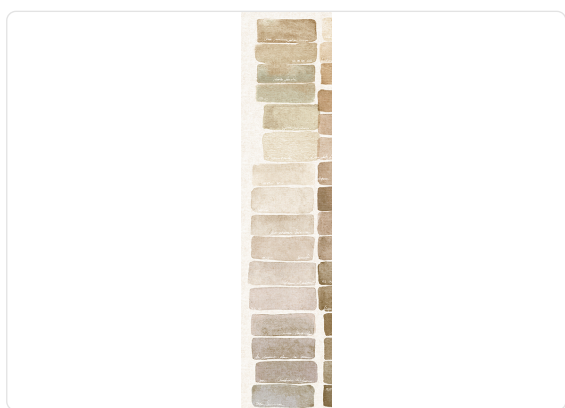

# CLICHY\_BROWN

Collection JV 201 MURALS DECOR

## Description

The JV201 Murals Decor collection by Jannelli&Volpi offers a wide choice of decorative panels to furnish and give the environment a unique atmosphere and a personalized style. True artistic jewels that immerse the environment in an era of history, in a place in the world, in a harmonious variety of colors and styles. Each panel creates a unique atmosphere, sometimes fairy-tale and dreamy, sometimes abstract or real, revealing, sheet after sheet, a mood, a style, a way of living that is personal and distinctive. Knowing how to balance presence and balance with the use of patterns to add strength and character, elegance and style to the environment: this is the secret of the JV201 Murals Decor collection. All this with a new partitioning system, which represents a cornerstone of the collection. Each sheet that makes up the panel can be sold individually or in a continuous sequence, facilitating choice and supply. A broad and refined scenario composed of 21 subjects each interpreted in several color variants for a total of 84 items on vinyl support in which to find the right harmony between furnishings and decorative wall in private and collective environments. Each panel is made up of its own number of sheets in a height of 300 cm, is horizontally repeatable, washable, light-resistant, and ready for application. With the awareness that flexibility and efficiency, but also simplicity of choice and control of waste, are fundamental for designing environments, the new partitioning system designed by Jannelli&Volpi represents a further step forward in meeting the needs of customization for comfortable, elegant, and unique domestic and collective environments.

## Colors (5)