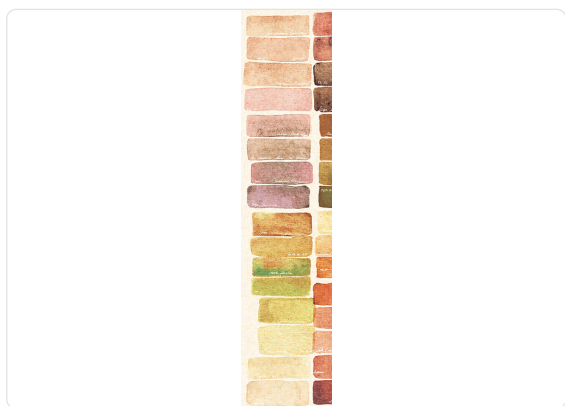

CLICHY_RED

Collection JV 201 MURALS DECOR

Description

The JV201 Murals Decor collection by Jannelli&Volpi offers a wide choice of decorative panels to furnish and give the environment a unique atmosphere and a personalized style. True artistic jewels that immerse the environment in an era of history, in a place in the world, in a harmonious variety of colors and styles. Each panel creates a unique atmosphere, sometimes fairy-tale and dreamy, sometimes abstract or real, revealing, sheet after sheet, a mood, a style, a way of living that is personal and distinctive. Knowing how to balance presence and balance with the use of patterns to add strength and character, elegance and style to the environment: this is the secret of the JV201 Murals Decor collection. All this with a new partitioning system, which represents a cornerstone of the collection. Each sheet that makes up the panel can be sold individually or in a continuous sequence, facilitating choice and supply. A broad and refined scenario composed of 21 subjects each interpreted in several color variants for a total of 84 items on vinyl support in which to find the right harmony between furnishings and decorative wall in private and collective environments. Each panel is made up of its own number of sheets in a height of 300 cm, is horizontally repeatable, washable, light-resistant, and ready for application. With the awareness that flexibility and efficiency, but also simplicity of choice and control of waste, are fundamental for designing environments, the new partitioning system designed by Jannelli&Volpi represents a further step forward in meeting the needs of customization for comfortable, elegant, and unique domestic and collective environments.

Colors (5)