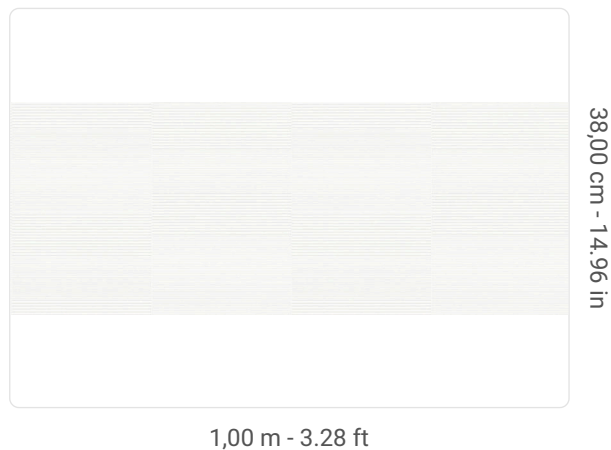

MADO

Collection JV 904 STARDUST

Description

JV 904 Stardust celebrates the elegance of Japanese spirit fused harmoniously with naturally inspired materials—a visual and tactile journey that transforms rooms into an oasis of style and beauty. Geometric design with horizontal rods, offered on a metallic or matte background, embossed and, in some variants, metallized in gold or silver. Mado's elegance, which lends style and personality to the wall, makes it suitable for even the most refined and sophisticated settings

38,00 cm - 14,96 in

1,00 m - 3.28 ft

Colors (5)

Technical specifications

SKU	7553
Width	1,00 m - 3.28 ft
Length	1,00 m - 3.28 ft
Composition	NON-WOVEN
Sold by	LINEAR METER
Repeat	38,00 cm - 14.96 in
Match	STRAIGHT MATCH
Vertical repeat	38,00 cm - 14.96 in
Fire rating	B-S1,D0
Strippability	STRIPPABLE
Paste	PASTE THE WALL
Washability	EXTRA WASHABLE