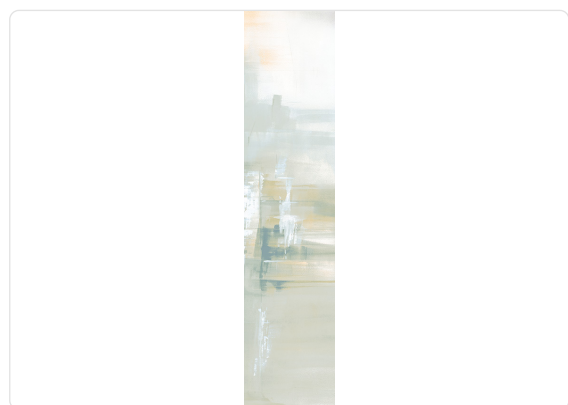

MILLENNIUM PASTEL

Collection JV 202 MURALS DECOR

Description

JV 202 Murals Decor collection offers a wide selection of decorative murals to furnish and give the environment a unique atmosphere and personalized style. A proposal full of new subjects that adopts a breakdown system that is a cornerstone of the collection, for ease of choice and application. A city lit by the moon reflected, in a play of light and shadow, on the river that runs across it. Embossing accentuates the perspective of the design and gives space to ambiances; in the version on a silver base, the metallic effect contours the moon and makes it stand out, creating a point of light in the room.

300,00 cm - 118.11 in

0,68 m - 2.230 ft

Technical specifications

SKU	40926
Width	0,68 m - 2.230 ft
Length	3,00 m - 9.84 ft
Composition	VINYL
Sold by	PANEL - CM 68 L X 300 H
Match	NO REPETITION
Vertical repeat	300,00 cm - 118.11 in
Fire rating	B-S2,D0
Strippability	STRIPPABLE
Paste	PASTE THE WALL
Washability	EXTRA WASHABLE