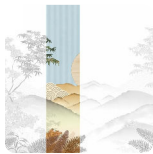

INVERMERE SUMMER

Collection JV 202 MURALS DECOR

Description

JV 202 Murals Decor collection offers a wide selection of decorative murals to furnish and give the environment a unique atmosphere and personalized style. A proposal full of new subjects that adopts a breakdown system that is a cornerstone of the collection, for ease of choice and application. Landscape nestled among the hills in which the protagonist is the sun that, about to set, gives the valley its last moments of light. Invermere, enriched by a round geometric motif protruding behind the hills, infuses depth and dynamism, a clear reference to Japanese gardens.

Colors (7)

41030

41031

41032

41033

41034

41035

41036