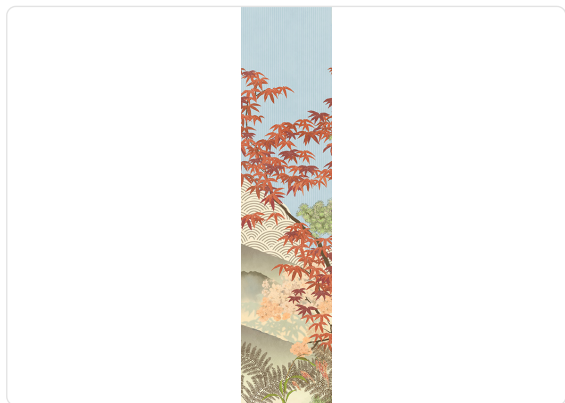

INVERMERE SUMMER

Collection JV 202 MURALS DECOR

Description

JV 202 Murals Decor collection offers a wide selection of decorative murals to furnish and give the environment a unique atmosphere and personalized style. A proposal full of new subjects that adopts a breakdown system that is a cornerstone of the collection, for ease of choice and application. Landscape nestled among the hills in which the protagonist is the sun that, about to set, gives the valley its last moments of light. Invermere, enriched by a round geometric motif protruding behind the hills, infuses depth and dynamism, a clear reference to Japanese gardens.

300,00 cm - 118.11 in

0,68 m - 2.230 ft

Technical specifications

SKU	41036
Width	0,68 m - 2.230 ft
Length	3,00 m - 9.84 ft
Composition	VINYL
Sold by	PANEL - CM 68 L X 300 H
Match	NO REPETITION
Vertical repeat	300,00 cm - 118.11 in
Fire rating	B-S2,D0
Strippability	STRIPPABLE
Paste	PASTE THE WALL
Washability	EXTRA WASHABLE

Colors (7)

41030

41031

41032

41033

41034

41035

41036