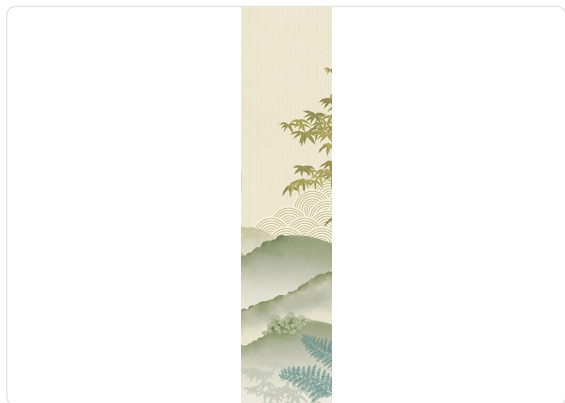

# INVERMERE GREEN

Collection JV 202 MURALS DECOR

## Description

JV 202 Murals Decor collection offers a wide selection of decorative murals to furnish and give the environment a unique atmosphere and personalized style. A proposal full of new subjects that adopts a breakdown system that is a cornerstone of the collection, for ease of choice and application. Landscape nestled among the hills in which the protagonist is the sun that, about to set, gives the valley its last moments of light. Invermere, enriched by a round geometric motif protruding behind the hills, infuses depth and dynamism, a clear reference to Japanese gardens.

## Technical specifications

SKU	41045
Width	0,68 m - 2.230 ft
Length	3,00 m - 9.84 ft
Composition	VINYL
Sold by	PANEL - CM 68 L X 300 H
Match	NO REPETITION
Vertical repeat	300,00 cm - 118.11 in
Fire rating	B-S2,D0
Strippability	STRIPPABLE
Paste	PASTE THE WALL
Washability	EXTRA WASHABLE