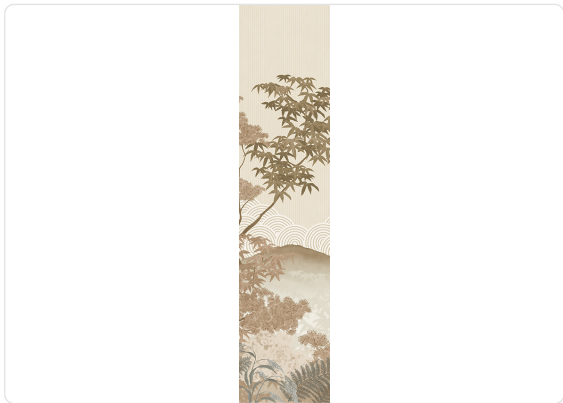

INVERMERE BEIGE

Collection JV 202 MURALS DECOR

Description

JV 202 Murals Decor collection offers a wide selection of decorative murals to furnish and give the environment a unique atmosphere and personalized style. A proposal full of new subjects that adopts a breakdown system that is a cornerstone of the collection, for ease of choice and application. Landscape nestled among the hills in which the protagonist is the sun that, about to set, gives the valley its last moments of light. Invermere, enriched by a round geometric motif protruding behind the hills, infuses depth and dynamism, a clear reference to Japanese gardens.

300,00 cm - 118.11 in

0,68 m - 2.230 ft

Technical specifications

SKU	41052
Width	0,68 m - 2.230 ft
Length	3,00 m - 9.84 ft
Composition	VINYL
Sold by	PANEL - CM 68 L X 300 H
Match	NO REPETITION
Vertical repeat	300,00 cm - 118.11 in
Fire rating	B-S2,D0
Strippability	STRIPPABLE
Paste	PASTE THE WALL
Washability	EXTRA WASHABLE