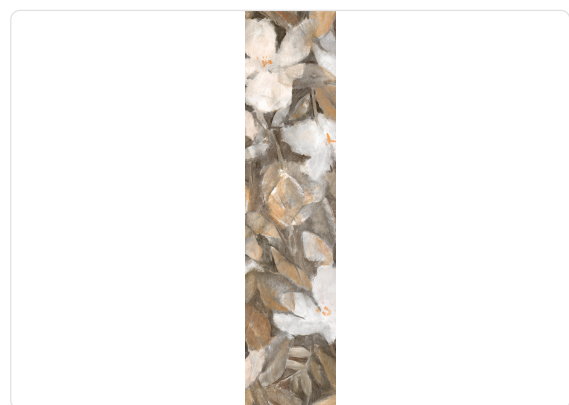

BRONTE SEPIA

Collection JV 202 MURALS DECOR

Description

JV 202 Murals Decor collection offers a wide selection of decorative murals to furnish and give the environment a unique atmosphere and personalized style. A proposal full of new subjects that adopts a breakdown system that is a cornerstone of the collection, for ease of choice and application. Corner of a garden in which beautiful and brilliant soft flowers stand out among the leaves of a lush bush. Bronte, gives spaces brightness and, thanks to the embossing, creates a unique visual and tactile effect.

0,68 m - 2.230 ft

300,00 cm - 118.11 in

Technical specifications

SKU	41175
Width	0,68 m - 2.230 ft
Length	3,00 m - 9.84 ft
Composition	VINYL
Sold by	PANEL - CM 68 L X 300 H
Match	NO REPETITION
Vertical repeat	300,00 cm - 118.11 in
Fire rating	B-S2,D0
Strippability	STRIPPABLE
Paste	PASTE THE WALL
Washability	EXTRA WASHABLE

Colors (7)

41170

41171

41172

41173

41174

41175

41176