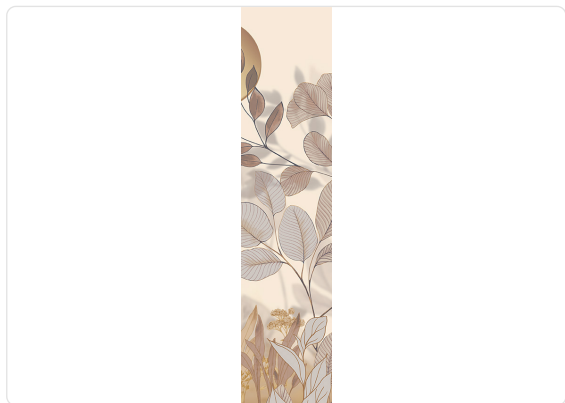

BELVEDERE DAWN

Collection JV 202 MURALS DECOR

Description

JV 202 Murals Decor collection offers a wide selection of decorative murals to furnish and give the environment a unique atmosphere and personalized style. A proposal full of new subjects that adopts a breakdown system that is a cornerstone of the collection, for ease of choice and application. Lush art deco style garden with a defined stroke lighted by a shining moon. Belvedere is enhanced, in its blue version, by using a silver base that makes it even more reflective and harmonious, perfect for elevating rooms and making them more sophisticated.

300,00 cm - 118.11 in

0,68 m - 2.230 ft

Technical specifications

SKU	41304
Width	0,68 m - 2.230 ft
Length	3,00 m - 9.84 ft
Composition	VINYL
Sold by	PANEL - CM 68 L X 300 H
Match	NO REPETITION
Vertical repeat	300,00 cm - 118.11 in
Fire rating	B-S2,D0
Strippability	STRIPPABLE
Paste	PASTE THE WALL
Washability	EXTRA WASHABLE

Colors (9)

41300

41301

41302

41303

41304

41305

41306