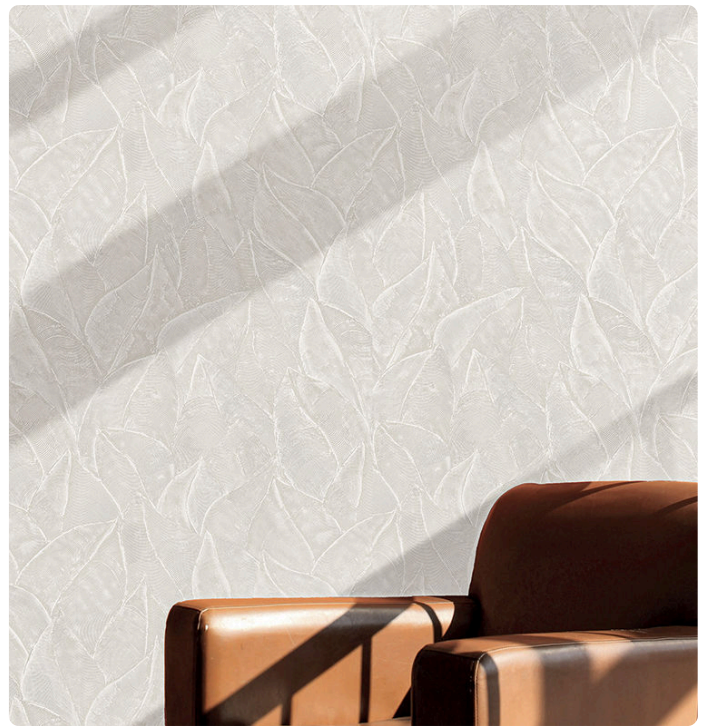

DAPHNE

Collection JV 104 LITHOS

Description

This collection celebrates Mediterranean aesthetics, reproducing typical textures and dusty colors, bringing out its elegance and style: a reinterpretation of walls, houses, and concrete as symbols of architecture and endurance, enhanced with artistic finishes. Overlay of leaves designed as if they had been made with a wide-comb spatula. Daphne gives depth and dynamism thanks to the leaf veins and the glossy/matte overprint effect created by the contrast between background and pattern. This pattern is offered in different natural shades, including terracotta, sage and cement.

0,70 m - 2.296 ft

90,00 cm - 35.43 in

Technical specifications

SKU	7600
Width	0,70 m - 2.296 ft
Length	10,05 m - 32.964 ft
Composition	HEAVY WEIGHT VINYL
Base Support	NON-WOVEN
Sold by	ROLL
Repeat	90,00 cm - 35.43 in
Match	STRAIGHT MATCH
Vertical repeat	90,00 cm - 35.43 in
Fire rating	B-S2,D0
Strippability	STRIPPABLE
Paste	PASTE THE WALL
Recommended glue	JV ADHESJVE OR JV ADHESJVE CONTRACT SUPER STRONG
Washability	EXTRA WASHABLE

Colors (7)

7600

7601

7602

7603

7604

7605

7606