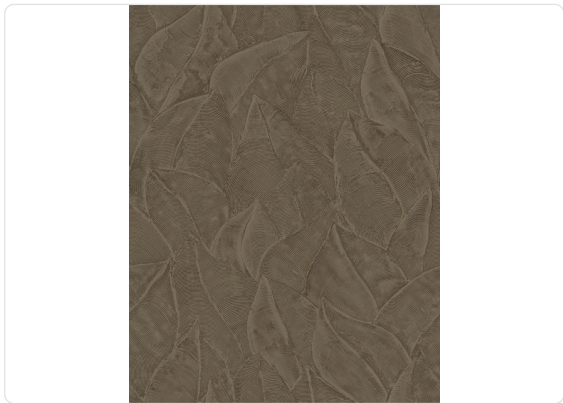

DAPHNE

Collection JV 104 LITHOS

Description

This collection celebrates Mediterranean aesthetics, reproducing typical textures and dusty colors, bringing out its elegance and style: a reinterpretation of walls, houses, and concrete as symbols of architecture and endurance, enhanced with artistic finishes. Overlay of leaves designed as if they had been made with a wide-comb spatula. Daphne gives depth and dynamism thanks to the leaf veins and the glossy/matte overprint effect created by the contrast between background and pattern. This pattern is offered in different natural shades, including terracotta, sage and cement.

0,70 m - 2.296 ft

90,00 cm - 35.43 in

Technical specifications

SKU	7600
Width	0,70 m - 2.296 ft
Length	10,05 m - 32.964 ft
Composition	HEAVY WEIGHT VINYL
Base Support	NON-WOVEN
Sold by	ROLL
Repeat	90,00 cm - 35.43 in
Match	STRAIGHT MATCH
Vertical repeat	90,00 cm - 35.43 in
Fire rating	B-S2,D0
Strippability	STRIPPABLE
Paste	PASTE THE WALL
Recommended glue	JV ADHESJVE OR JV ADHESJVE CONTRACT SUPER STRONG
Washability	EXTRA WASHABLE

Colors (7)

7600

7601

7602

7603

7604

7605

7606