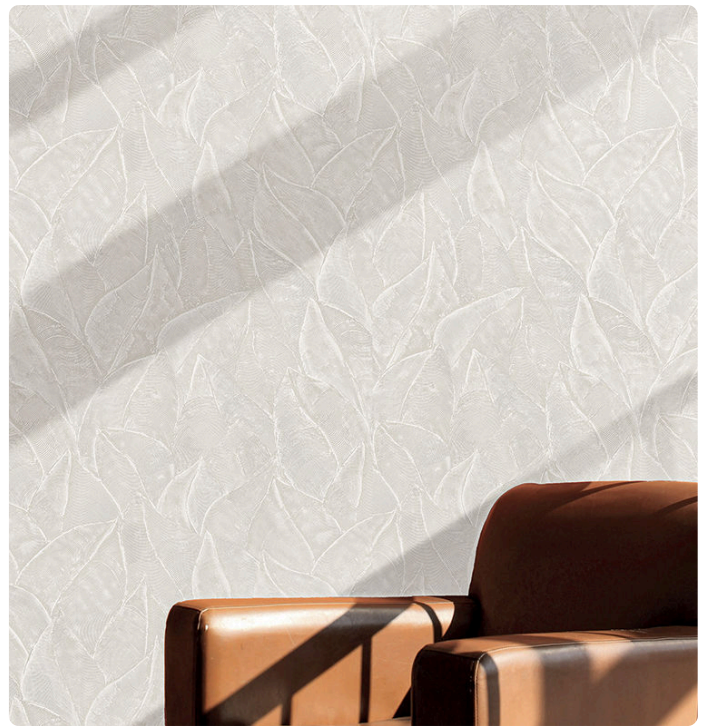

DAPHNE

Collection JV 104 LITHOS

Description

This collection celebrates Mediterranean aesthetics, reproducing typical textures and dusty colors, bringing out its elegance and style: a reinterpretation of walls, houses, and concrete as symbols of architecture and endurance, enhanced with artistic finishes. Overlay of leaves designed as if they had been made with a wide-comb spatula. Daphne gives depth and dynamism thanks to the leaf veins and the glossy/matte overprint effect created by the contrast between background and pattern. This pattern is offered in different natural shades, including terracotta, sage and cement.

0,70 m - 2.296 ft

90,00 cm - 35.43 in

Technical specifications

SKU	7601
Width	0,70 m - 2.296 ft
Length	10,05 m - 32.964 ft
Composition	HEAVY WEIGHT VINYL
Base Support	NON-WOVEN
Sold by	ROLL
Repeat	90,00 cm - 35.43 in
Match	STRAIGHT MATCH
Vertical repeat	90,00 cm - 35.43 in
Fire rating	B-S2,D0
Strippability	STRIPPABLE
Paste	PASTE THE WALL
Recommended glue	JV ADHESJVE OR JV ADHESJVE CONTRACT SUPER STRONG
Washability	EXTRA WASHABLE

Colors (7)

7600

7601

7602

7603

7604

7605

7606