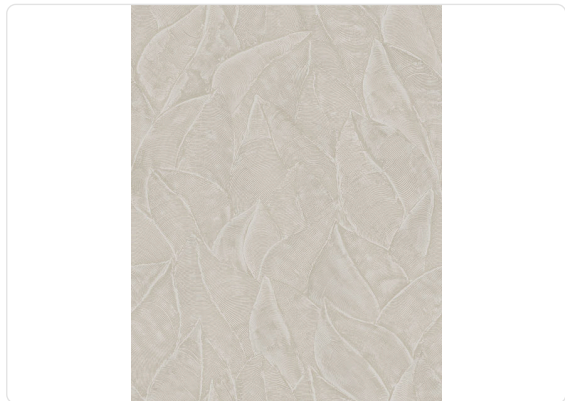

DAPHNE

Collection JV 104 LITHOS

Description

This collection celebrates Mediterranean aesthetics, reproducing typical textures and dusty colors, bringing out its elegance and style: a reinterpretation of walls, houses, and concrete as symbols of architecture and endurance, enhanced with artistic finishes. Overlay of leaves designed as if they had been made with a wide-comb spatula. Daphne gives depth and dynamism thanks to the leaf veins and the glossy/matte overprint effect created by the contrast between background and pattern. This pattern is offered in different natural shades, including terracotta, sage and cement.

0,70 m - 2.296 ft

90,00 cm - 35.43 in

Technical specifications

SKU	7601
Width	0,70 m - 2.296 ft
Length	10,05 m - 32.964 ft
Composition	HEAVY WEIGHT VINYL
Base Support	NON-WOVEN
Sold by	ROLL
Repeat	90,00 cm - 35.43 in
Match	STRAIGHT MATCH
Vertical repeat	90,00 cm - 35.43 in
Fire rating	B-S2,D0
Strippability	STRIPPABLE
Paste	PASTE THE WALL
Recommended glue	JV ADHESJVE OR JV ADHESJVE CONTRACT SUPER STRONG
Washability	EXTRA WASHABLE

Colors (7)

7600

7601

7602

7603

7604

7605

7606