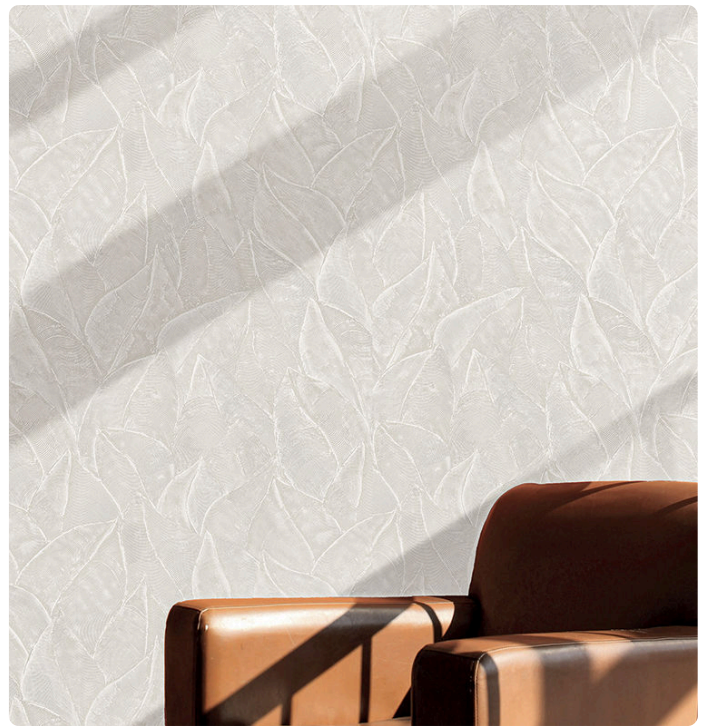

DAPHNE

Collection JV 104 LITHOS

Description

This collection celebrates Mediterranean aesthetics, reproducing typical textures and dusty colors, bringing out its elegance and style: a reinterpretation of walls, houses, and concrete as symbols of architecture and endurance, enhanced with artistic finishes. Overlay of leaves designed as if they had been made with a wide-comb spatula. Daphne gives depth and dynamism thanks to the leaf veins and the glossy/matte overprint effect created by the contrast between background and pattern. This pattern is offered in different natural shades, including terracotta, sage and cement.

0,70 m - 2.296 ft

90,00 cm - 35.43 in

Technical specifications

SKU	7602
Width	0,70 m - 2.296 ft
Length	10,05 m - 32.964 ft
Composition	HEAVY WEIGHT VINYL
Base Support	NON-WOVEN
Sold by	ROLL
Repeat	90,00 cm - 35.43 in
Match	STRAIGHT MATCH
Vertical repeat	90,00 cm - 35.43 in
Fire rating	B-S2,D0
Strippability	STRIPPABLE
Paste	PASTE THE WALL
Recommended glue	JV ADHESJVE OR JV ADHESJVE CONTRACT SUPER STRONG
Washability	EXTRA WASHABLE

Colors (7)

7600

7601

7602

7603

7604

7605

7606