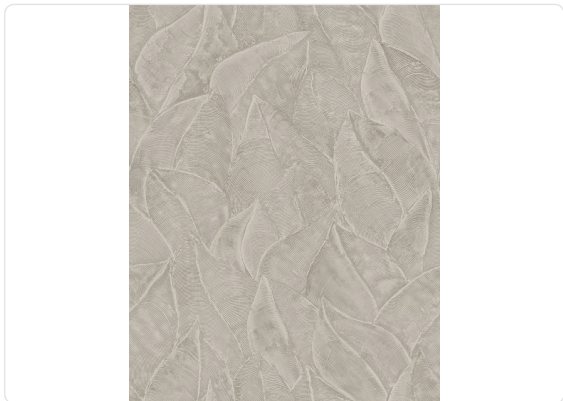

DAPHNE

Collection JV 104 LITHOS

Description

This collection celebrates Mediterranean aesthetics, reproducing typical textures and dusty colors, bringing out its elegance and style: a reinterpretation of walls, houses, and concrete as symbols of architecture and endurance, enhanced with artistic finishes. Overlay of leaves designed as if they had been made with a wide-comb spatula. Daphne gives depth and dynamism thanks to the leaf veins and the glossy/matte overprint effect created by the contrast between background and pattern. This pattern is offered in different natural shades, including terracotta, sage and cement.

0,70 m - 2.296 ft

90,00 cm - 35.43 in

Technical specifications

SKU	7602
Width	0,70 m - 2.296 ft
Length	10,05 m - 32.964 ft
Composition	HEAVY WEIGHT VINYL
Base Support	NON-WOVEN
Sold by	ROLL
Repeat	90,00 cm - 35.43 in
Match	STRAIGHT MATCH
Vertical repeat	90,00 cm - 35.43 in
Fire rating	B-S2,D0
Strippability	STRIPPABLE
Paste	PASTE THE WALL
Recommended glue	JV ADHESJVE OR JV ADHESJVE CONTRACT SUPER STRONG
Washability	EXTRA WASHABLE

Colors (7)

7600

7601

7602

7603

7604

7605

7606