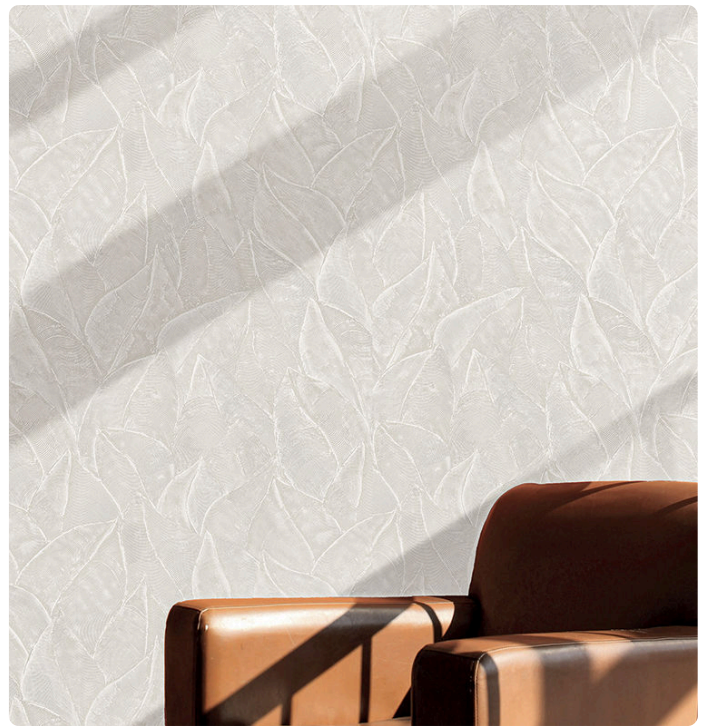

## Description

This collection celebrates Mediterranean aesthetics, reproducing typical textures and dusty colors, bringing out its elegance and style: a reinterpretation of walls, houses, and concrete as symbols of architecture and endurance, enhanced with artistic finishes. Overlay of leaves designed as if they had been made with a wide-comb spatula. Daphne gives depth and dynamism thanks to the leaf veins and the glossy/matte overprint effect created by the contrast between background and pattern. This pattern is offered in different natural shades, including terracotta, sage and cement.

## Technical specifications

SKU	7604
Width	0,70 m - 2.296 ft
Length	10,05 m - 32.964 ft
Composition	HEAVY WEIGHT VINYL
Base Support	NON-WOVEN
Sold by	ROLL
Repeat	90,00 cm - 35.43 in
Match	STRAIGHT MATCH
Vertical repeat	90,00 cm - 35.43 in
Fire rating	B-S2,D0
Strippability	STRIPPABLE
Paste	PASTE THE WALL
Recommended glue	JV ADHESJVE OR JV ADHESJVE CONTRACT SUPER STRONG
Washability	EXTRA WASHABLE