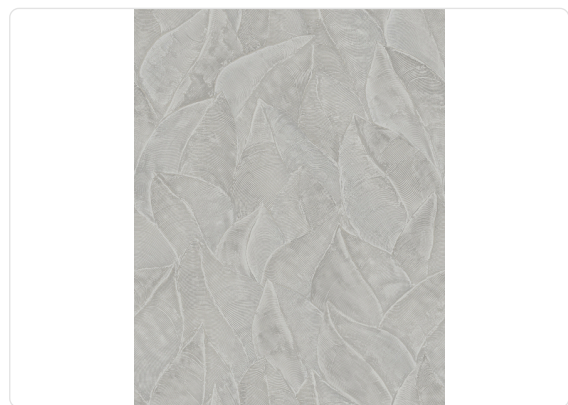

DAPHNE

Collection JV 104 LITHOS

Description

This collection celebrates Mediterranean aesthetics, reproducing typical textures and dusty colors, bringing out its elegance and style: a reinterpretation of walls, houses, and concrete as symbols of architecture and endurance, enhanced with artistic finishes. Overlay of leaves designed as if they had been made with a wide-comb spatula. Daphne gives depth and dynamism thanks to the leaf veins and the glossy/matte overprint effect created by the contrast between background and pattern. This pattern is offered in different natural shades, including terracotta, sage and cement.

0,70 m - 2.296 ft

90,00 cm - 35.43 in

Technical specifications

SKU	7605
Width	0,70 m - 2.296 ft
Length	10,05 m - 32.964 ft
Composition	HEAVY WEIGHT VINYL
Base Support	NON-WOVEN
Sold by	ROLL
Repeat	90,00 cm - 35.43 in
Match	STRAIGHT MATCH
Vertical repeat	90,00 cm - 35.43 in
Fire rating	B-S2,D0
Strippability	STRIPPABLE
Paste	PASTE THE WALL
Recommended glue	JV ADHESJVE OR JV ADHESJVE CONTRACT SUPER STRONG
Washability	EXTRA WASHABLE

Colors (7)

7600

7601

7602

7603

7604

7605

7606