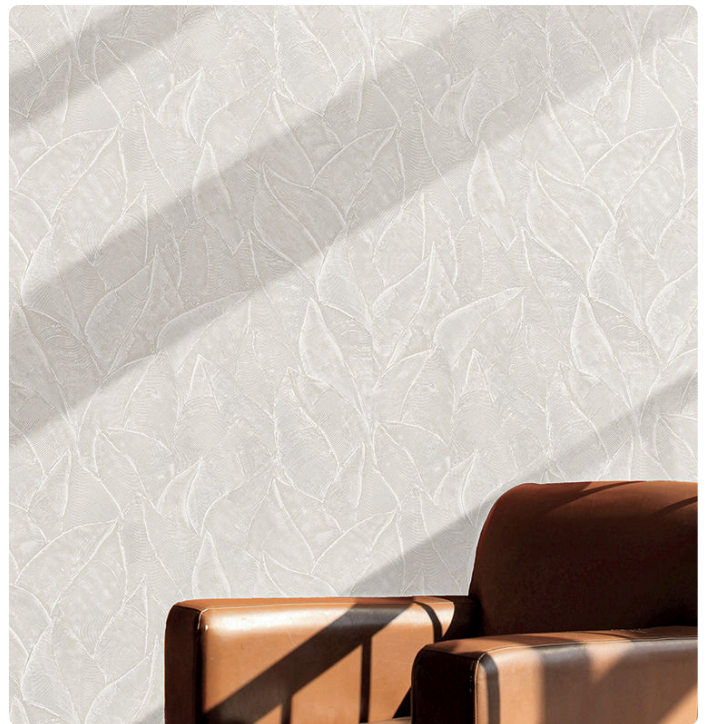

DAPHNE

Collection JV 104 LITHOS

Description

This collection celebrates Mediterranean aesthetics, reproducing typical textures and dusty colors, bringing out its elegance and style: a reinterpretation of walls, houses, and concrete as symbols of architecture and endurance, enhanced with artistic finishes. Overlay of leaves designed as if they had been made with a wide-comb spatula. Daphne gives depth and dynamism thanks to the leaf veins and the glossy/matte overprint effect created by the contrast between background and pattern. This pattern is offered in different natural shades, including terracotta, sage and cement.

0,70 m - 2.296 ft

90,00 cm - 35.43 in

Technical specifications

SKU	7605
Width	0,70 m - 2.296 ft
Length	10,05 m - 32.964 ft
Composition	HEAVY WEIGHT VINYL
Base Support	NON-WOVEN
Sold by	ROLL
Repeat	90,00 cm - 35.43 in
Match	STRAIGHT MATCH
Vertical repeat	90,00 cm - 35.43 in
Fire rating	B-S2,D0
Strippability	STRIPPABLE
Paste	PASTE THE WALL
Recommended glue	JV ADHESJVE OR JV ADHESJVE CONTRACT SUPER STRONG
Washability	EXTRA WASHABLE

Colors (7)

7600

7601

7602

7603

7604

7605

7606